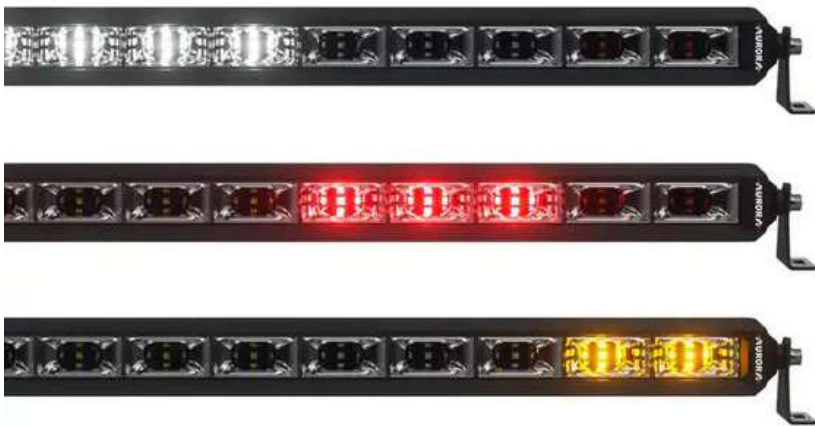

4. Signal Warning LED Bar 30"
₹ 16,490/- incl. Tax (Per Pc)