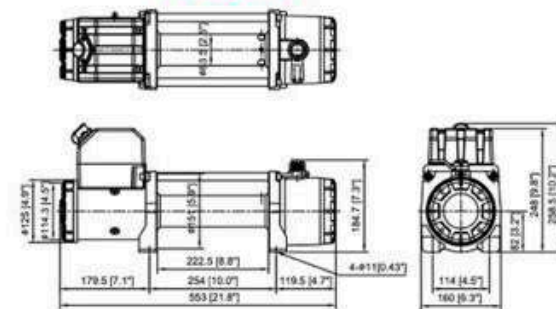

2. **ComeUp Gio 10 (Synthetic)** ₹ 56,490/- incl. Tax

3. **ComeUp Gio 12** ₹ 51,490/- incl. Tax

4. **ComeUp Gio 12 (Synthetic)** ₹ 59,490/- incl. Tax

GIO 100 PN 853841
GIO 100s PN 853839

Rated line pull: 4,535 kg (10,000 lb) single line
Motor: 4,101 w/5.5 hp 12V series wound
Gear ratio: 3-stage planetary 234.6:1
Clutch (freespooling): Rotating ring gear
Brake (Inside the drum): Exclusive brake design with No. 37C device
Winch construction: Aluminum die cast housings with steel drum
Drum size: 63.5 x 222.5L mm (2.5" x 8.8"L)
Control: Waterproof remote w/5 m cord
Rope size:
Galvanized aircraft A7 x 19 wire rope, 9.5 mm x 26 m (3/8" x 85.3')
Synthetic rope, 10 mm x 26 m (3/8" x 85.3')
Mounting bolt pattern: 254 x 114 mm (10" x 4.5")
Winch weight: GIO 100: 35.6 kg/78.5 lb ; GIO 100s: 33.7 kg/74.3 lb
Gross weight: GIO 100: 50.6 kg/111.5 lb ; GIO 100s: 45.2 kg/99.6 lb
Box dimension: 650 x 195 x 415 mm (25.6" x 7.7" x 16.3")

GIO 120 PN 853832
GIO 120s PN 853860

Rated line pull: 5,443 kg (12,000 lb) single line
Motor: 4,847 w/6.5 hp 12V series wound
Gear ratio: 3-stage planetary 234.6:1
Clutch (freespooling): Rotating ring gear
Brake (Inside the drum): Exclusive brake design with No. 37C device
Winch construction: Aluminum die cast housings with steel drum
Drum size: 63.5 x 222.5L mm (2.5" x 8.8"L)
Control: Waterproof remote w/5 m cord
Rope size:
Galvanized aircraft A7 x 19 wire rope, 10.3 mm x 25.5 m (13/32" x 83.7')
Synthetic rope, 11 mm x 25.5 m (7/16" x 83.7')
Mounting bolt pattern: 254 x 114 mm (10" x 4.5")
Winch weight: GIO 120: 37.7 kg/83.1 lb ; GIO 120s: 35.2 kg/77.6 lb
Gross weight: GIO 120: 52.7 kg/116 lb ; GIO 120s: 47.2 kg/104.1 lb
Box dimension: 650 x 195 x 415 mm (25.6" x 7.7" x 16.3")