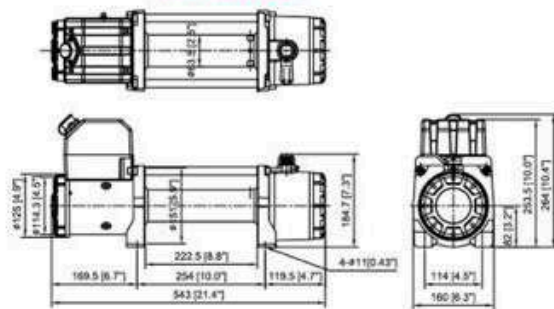

2. **ComeUp Gio 10 (Synthetic)** ₹ 56,490/- incl. Tax

3. **ComeUp Gio 12** ₹ 51,490/- incl. Tax

4. **ComeUp Gio 12 (Synthetic)** ₹ 59,490/- incl. Tax

GIO 100 PN 853841
GIO 100s PN 853839

Rated line pull: 4,535 kg (10,000 lb) single line
Motor: 4,101 w/5.5 hp 12V series wound
Gear ratio: 3-stage planetary 234.6:1
Clutch (freespooling): Rotating ring gear
Brake (Inside the drum): Exclusive brake design with No. 37C device
Winch construction: Aluminum die cast housings with steel drum
Drum size: 63.5 x 222.5L mm (2.5" x 8.8"L)
Control: Waterproof remote w/5 m cord
Rope size:
Galvanized aircraft A7 x 19 wire rope, 9.5 mm x 26 m (3/8" x 85.3')
Synthetic rope, 10 mm x 26 m (3/8" x 85.3')
Mounting bolt pattern: 254 x 114 mm (10" x 4.5")
Winch weight: GIO 100: 35.6 kg/78.5 lb ; GIO 100s: 33.7 kg/74.3 lb
Gross weight: GIO 100: 50.6 kg/111.5 lb ; GIO 100s: 45.2 kg/99.6 lb
Box dimension: 650 x 195 x 415 mm (25.6" x 7.7" x 16.3")

GIO 120 PN 853832
GIO 120s PN 853860

Rated line pull: 5,443 kg (12,000 lb) single line
Motor: 4,847 w/6.5 hp 12V series wound
Gear ratio: 3-stage planetary 234.6:1
Clutch (freespooling): Rotating ring gear
Brake (Inside the drum): Exclusive brake design with No. 37C device
Winch construction: Aluminum die cast housings with steel drum
Drum size: 63.5 x 222.5L mm (2.5" x 8.8"L)
Control: Waterproof remote w/5 m cord
Rope size:
Galvanized aircraft A7 x 19 wire rope, 10.3 mm x 25.5 m (13/32" x 83.7')
Synthetic rope, 11 mm x 25.5 m (7/16" x 83.7')
Mounting bolt pattern: 254 x 114 mm (10" x 4.5")
Winch weight: GIO 120: 37.7 kg/83.1 lb ; GIO 120s: 35.2 kg/77.6 lb
Gross weight: GIO 120: 52.7 kg/116 lb ; GIO 120s: 47.2 kg/104.1 lb
Box dimension: 650 x 195 x 415 mm (25.6" x 7.7" x 16.3")