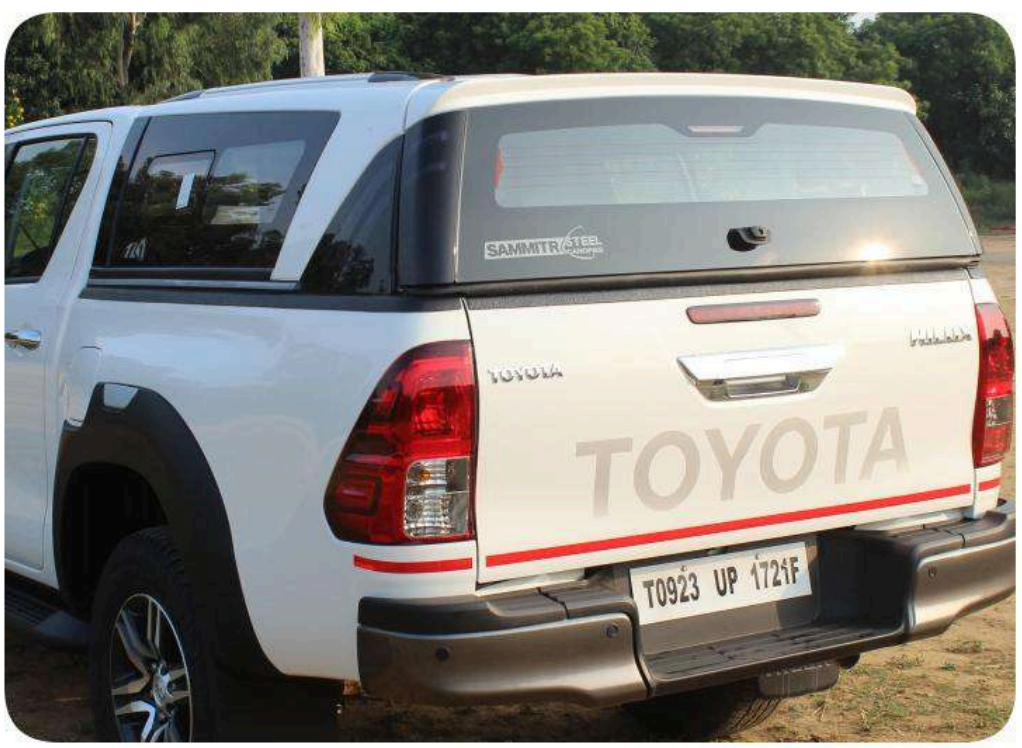

Deck Accessories

Canopy

SMM TL1 Steel Canopy

₹ 2,64,990/-

*Prices Include Tax. Transportation & Installation Cost Extra.

Manufactured from Steel – making it stronger and more durable
Built to resist the elements. Paint protection with color of choice
Versatility and ease of access with rear doors and two side windows
Includes LED tail lights and automatic cabin LED light
Door handle and Rear glass mounted on steel frame providing extra security
Heavy-duty rotary locks providing increased security

[Click here to view more photos](#)