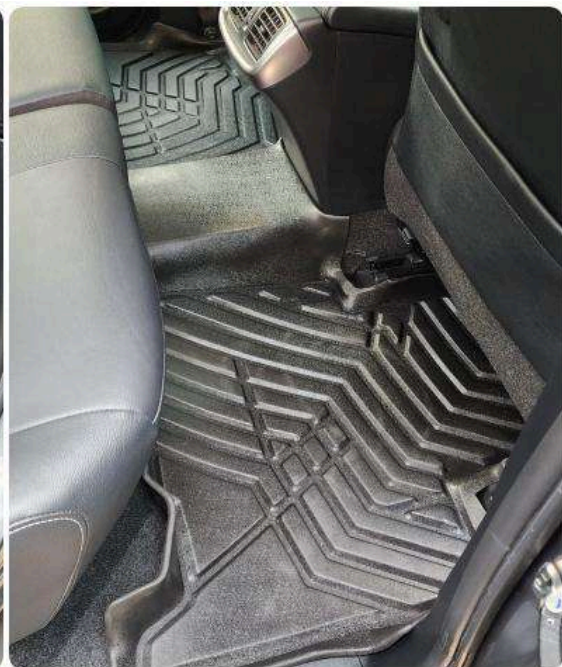

QPo Mats

₹ 4,990/-

*Prices Include Tax, Transportation & Installation Cost Extra.