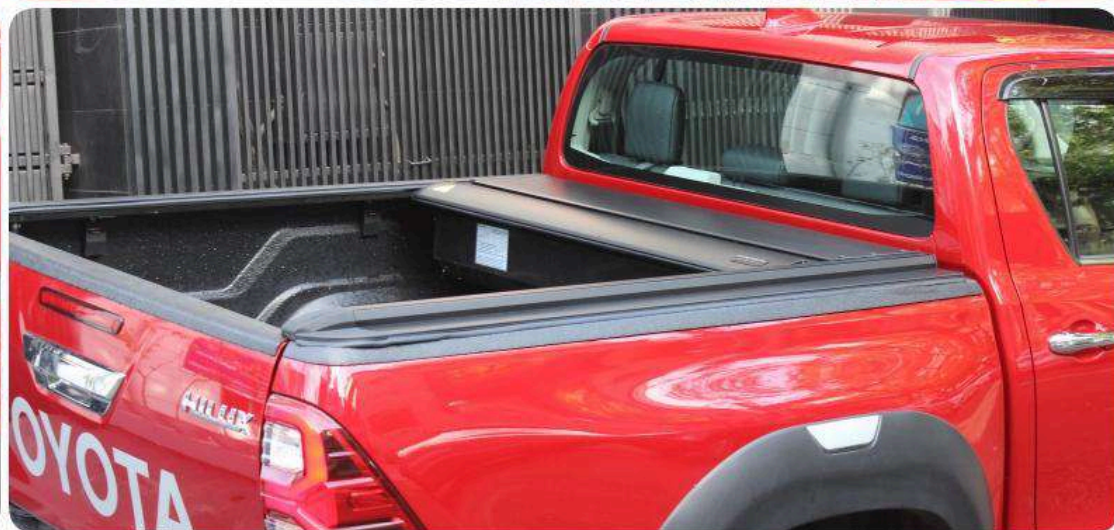

Deck Accessories

Roller Shutter