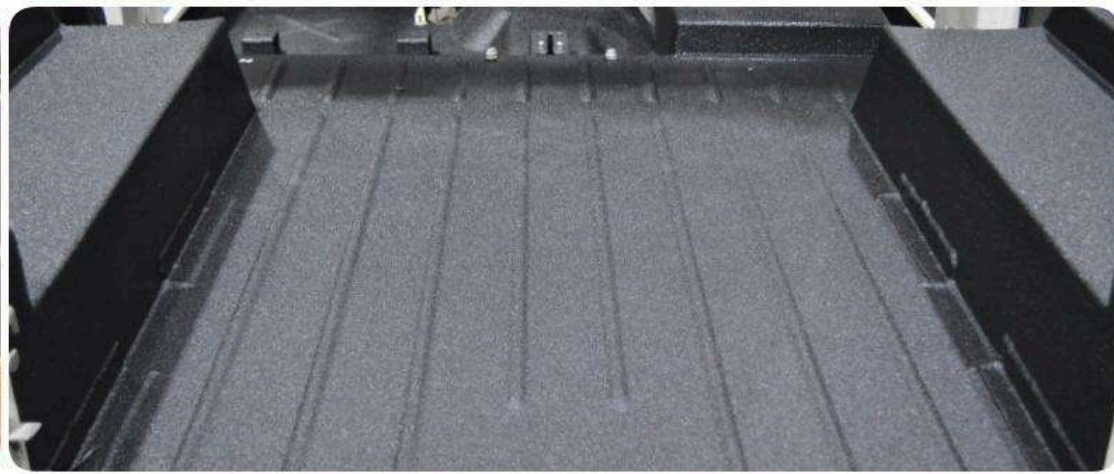

Line-X Floor

Bedliner ₹ 29,990

Floor Bed ₹ 24,990

*Prices Include Tax. Transportation & Installation Cost Extra if Applicable

- LINE-X is a thick polyurethane/polyurea elastomer that has high abrasion resistance and tear strength
- Bonds permanently to the surface, LINE-X moulds around every contour, providing a weather and water tight seal
- Prevents, dirt, water, sand and gravel from ever getting in contact with the body preventing rust and corrosion
- It's thick shock absorbing qualities dampen sound and vibration
- Even if the most unlikely mishap occurs, LINE-X can be seamlessly repaired

Click here to view more photos

Google Photos