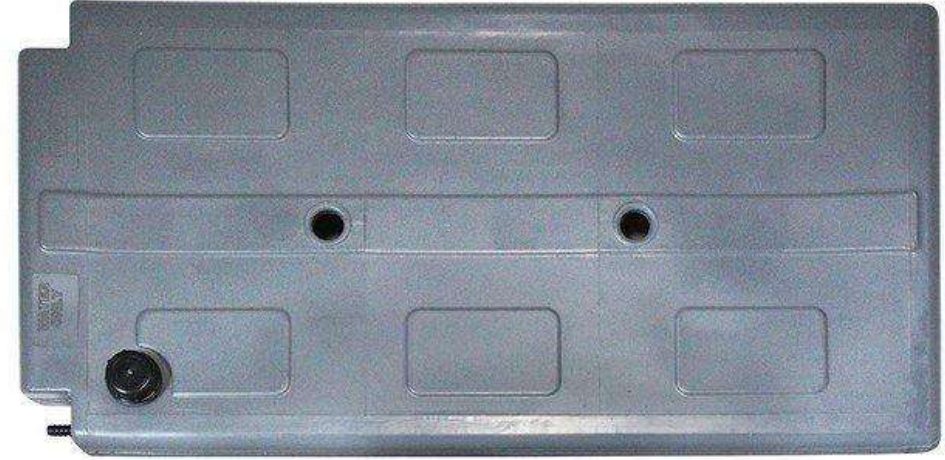

**6. Ironman 50L Water Tank with Hose ₹ 64,990/- incl. Tax**

**7. Moco Fridge with Compressor (30L) ₹ 29,990/- incl. Tax**

Expedition

Storage

[Click here to view more photos](#)

1. **Cycle Carrier**

₹ 6,990/- incl. Tax