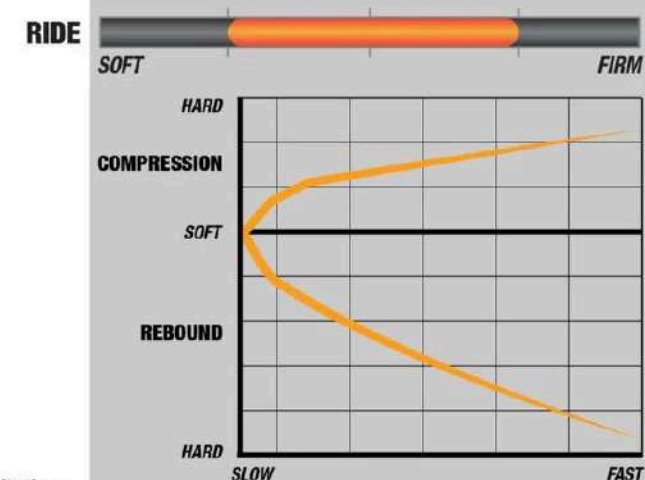

MEDIUM VALVING

Identified with part number suffix GR or FE. Best suited to moderately loaded vehicles with some added accessories, versatile ride for balanced - Comfort and control. Boosts performance and adapts to a wide range of driving styles.