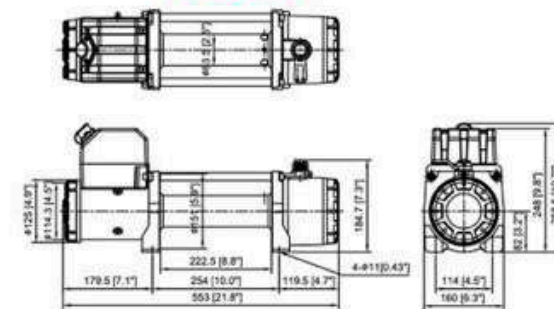

Rated line pull: 5,443 kg (12,000 lb) single line
Motor: 4,847 w/6.5 hp 12V series wound
Gear ratio: 3-stage planetary 234.6:1
Clutch (freespooling): Rotating ring gear
Brake (Inside the drum): Exclusive brake design with No. 37C device
Winch construction: Aluminum die cast housings with steel drum
Drum size: 63.5 x 222.5L mm (2.5" x 8.8"L)
Control: Waterproof remote w/5 m cord
Rope size:
Galvanized aircraft A7 x 19 wire rope, 10.3 mm x 25.5 m (13/32" x 83.7')
Synthetic rope, 11 mm x 25.5 m (7/16" x 83.7')
Mounting bolt pattern: 254 x 114 mm (10" x 4.5")
Winch weight: GIO 120: 37.7 kg/83.1 lb ; GIO 120s: 35.2 kg/77.6 lb
Gross weight: GIO 120: 52.7kg/116 lb ; GIO 120s: 47.2 kg/104.1 lb
Box dimension: 650 x 195 x 415 mm (25.6" x 7.7" x 16.3")