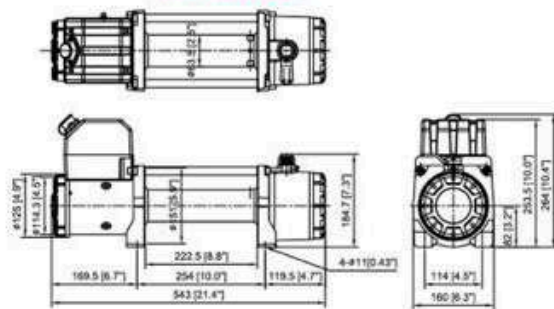

3. **ComeUp Gio 12** ₹ 51,490/- incl. Tax

4. **ComeUp Gio 12 (Synthetic)** ₹ 59,490/- incl. Tax

GIO 100 PN 853841  
GIO 100s PN 853839

Rated line pull: 4,535 kg (10,000 lb) single line  
Motor: 4,101 w/5.5 hp 12V series wound  
Gear ratio: 3-stage planetary 234.6:1  
Clutch (freespooling): Rotating ring gear  
Brake (Inside the drum): Exclusive brake design with No. 37C device  
Winch construction: Aluminum die cast housings with steel drum  
Drum size: 63.5 x 222.5L mm (2.5" x 8.8"L)  
Control: Waterproof remote w/5 m cord  
Rope size:  
Galvanized aircraft A7 x 19 wire rope, 9.5 mm x 26 m (3/8" x 85.3')  
Synthetic rope, 10 mm x 26 m (3/8" x 85.3')  
Mounting bolt pattern: 254 x 114 mm (10" x 4.5")  
Winch weight: GIO 100: 35.6 kg/78.5 lb ; GIO 100s: 33.7 kg/74.3 lb  
Gross weight: GIO 100: 50.6 kg/111.5 lb ; GIO 100s: 45.2 kg/99.6 lb  
Box dimension: 650 x 195 x 415 mm (25.6" x 7.7" x 16.3")