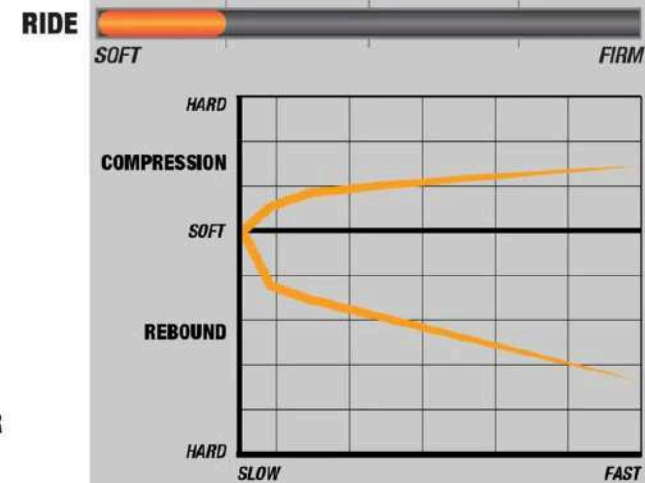

Suspension

Click here to view more photos

GRC
NITRO GAS COMFORT
GR
NITRO GAS
GRP
NITRO GAS PROFESSIONAL

FEC
FOAM CELL COMFORT
FE
FOAM CELL
FEP
FOAM CELL PRO PROFESSIONAL

Ironman Nitro Gas

₹ 2,22,990/-

Ironman Foam Cell

₹ 2,58,990/-

*Prices Include Tax. Transportation & Installation Cost Extra.

FEC PRO
FOAM CELL PRO COMFORT
FE PRO
FOAM CELL PRO
FEP PRO
FOAM CELL PRO PROFESSIONAL

Ironman Foam Cell Pro

₹ 3,10,990/-

Option Upper Control Arms

₹ 44,990/-

*Prices Include Tax. Transportation & Installation Cost Extra.

SHOCK ABSORBER SELECTION

Ironman 4x4 offer three ranges of shock absorbers. Each range is available in either soft comfort or medium valving.

GR
NITRO GAS
GRC
NITRO GAS COMFORT

NITRO GAS SHOCK ABSORBER
Highly versatile performance upgrade from original shock absorbers.

- 35mm Piston
- 54mm Body
- 16mm Piston Rod
- Nitrogen Gas Pressurised
- Twin Tube Construction

FE
FOAM CELL
FEC
FOAM CELL COMFORT

FOAM CELL SHOCK ABSORBER
Larger size and capacity suitable in all conditions.

- 40mm Piston
- 60mm Body
- 18mm Piston Rod
- Foam Cell Technology
- Twin Tube Construction

FE PRO
FOAM CELL PRO
FEC PRO
FOAM CELL PRO COMFORT

FOAM CELL PRO SHOCK ABSORBER
Maximum size and most robust design suitable in all conditions.

- 45mm Piston
- 65-72mm Body
- 20mm Piston Rod
- Foam Cell Technology
- Twin Tube Construction

SOFT VALVING

Identified with part number suffix GRC or FEC. Best suited to lighter vehicles without load, higher priority towards a soft - Comfortable ride. Delivers smooth handling and less harshness for everyday use.

MEDIUM VALVING