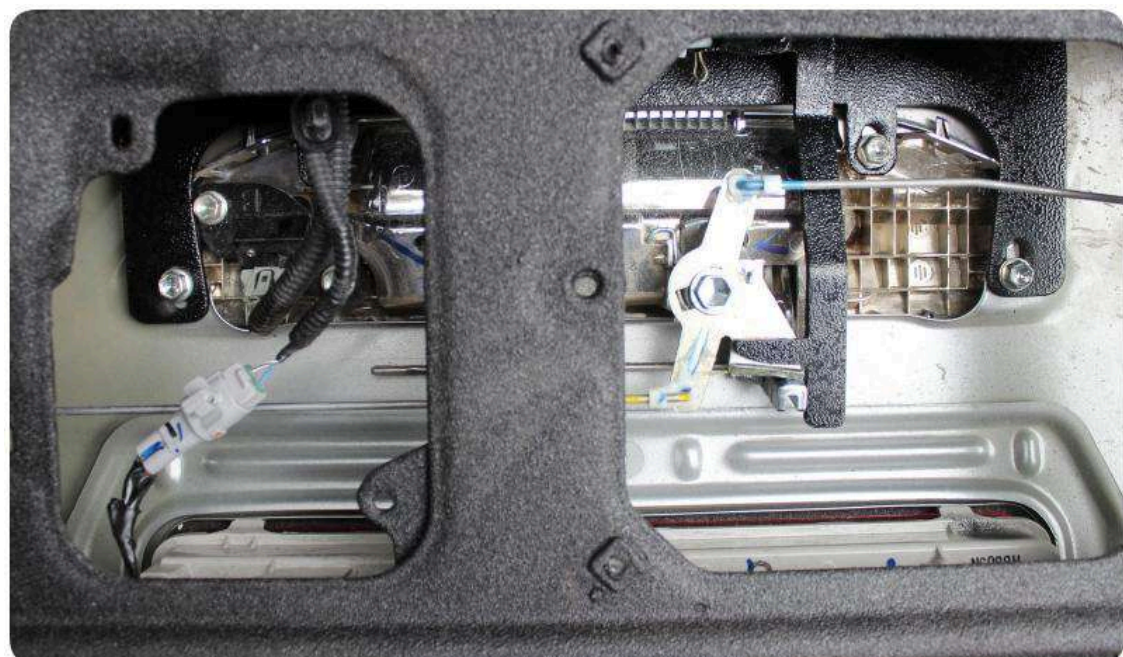

### Carryboy Sliding Glass

₹ 11,990/-

\*Prices Include Tax, Transportation & Installation Cost Extra.

[Click here to view more photos](#)