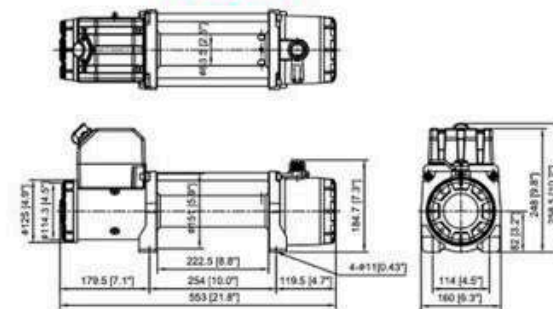

Rated line pull: 5,443 kg (12,000 lb) single line
Motor: 4,847 w/6.5 hp 12V series wound
Gear ratio: 3-stage planetary 234.6:1
Clutch (freespooling): Rotating ring gear
Brake (Inside the drum): Exclusive brake design with No. 37C device
Winch construction: Aluminum die cast housings with steel drum
Drum size: 63.5 x 222.5L mm (2.5" x 8.8"L)
Control: Waterproof remote w/5 m cord
Rope size:
Galvanized aircraft A7 x 19 wire rope, 10.3 mm x 25.5 m (13/32" x 83.7')
Synthetic rope, 11 mm x 25.5 m (7/16" x 83.7')
Mounting bolt pattern: 254 x 114 mm (10" x 4.5")
Winch weight: GIO 120: 37.7 kg/83.1 lb ; GIO 120s: 35.2 kg/77.6 lb
Gross weight: GIO 120: 52.7kg/116 lb ; GIO 120s: 47.2 kg/104.1 lb
Box dimension: 650 x 195 x 415 mm (25.6" x 7.7" x 16.3")