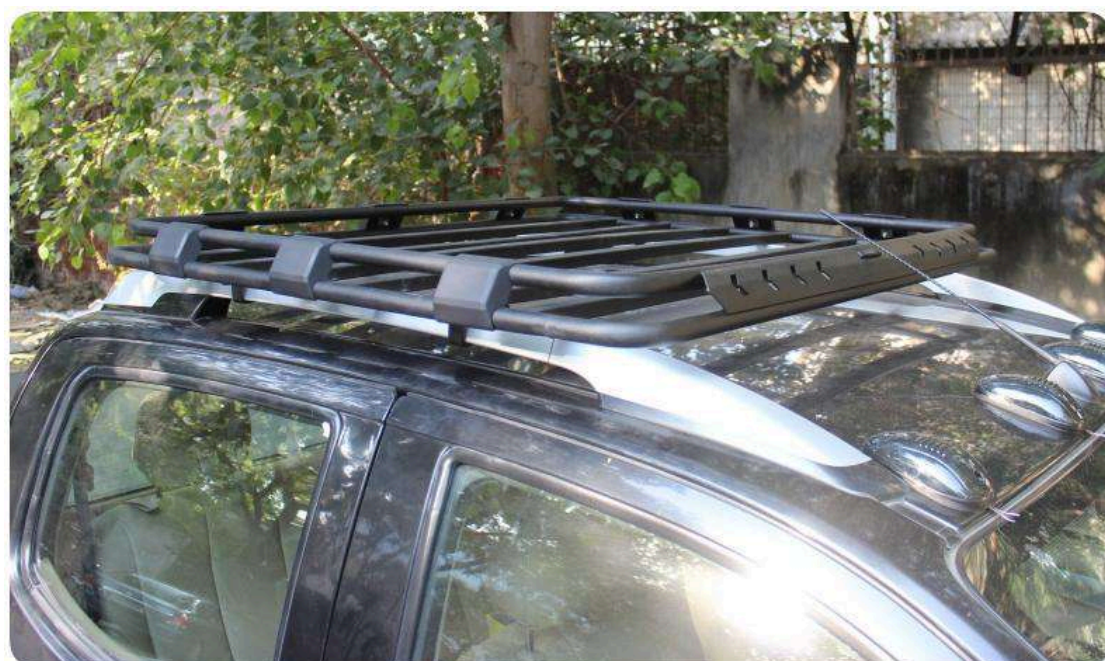

Roof Carrier Model - DF

₹ 9,990/-

*Prices Include Tax. Transportation & Installation Cost Extra.

[Click here to view more photos](#)