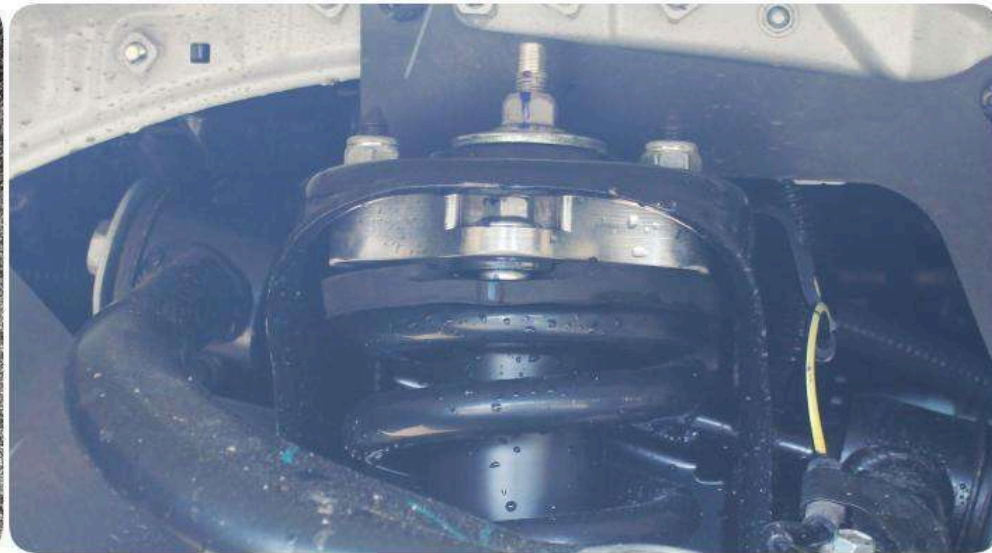

Suspension

Proman Leveling Kit

₹ 12,990/-

*Prices Include Tax, Transportation & Installation Cost Extra.

[Click here to view more photos](#)