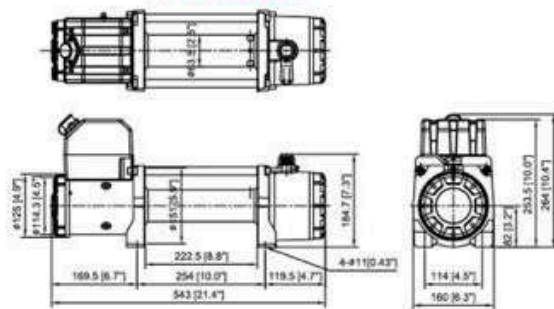

**3. ComeUp Gio 12 ₹ 51,490/- incl. Tax**

**4. ComeUp Gio 12 (Synthetic) ₹ 59,490/- incl. Tax**

GIO 100 PN 853841  
GIO 100s PN 853839

Rated line pull: 4,535 kg (10,000 lb) single line  
Motor: 4,101 w/5.5 hp 12V series wound  
Gear ratio: 3-stage planetary 234.6:1  
Clutch (freespooling): Rotating ring gear  
Brake (Inside the drum): Exclusive brake design with No. 37C device  
Winch construction: Aluminum die cast housings with steel drum  
Drum size: 63.5 x 222.5L mm (2.5" x 8.8"L)  
Control: Waterproof remote w/5 m cord  
Rope size:  
Galvanized aircraft A7 x 19 wire rope, 9.5 mm x 26 m (3/8" x 85.3')  
Synthetic rope, 10 mm x 26 m (3/8" x 85.3')  
Mounting bolt pattern: 254 x 114 mm (10" x 4.5")  
Winch weight: GIO 100: 35.6 kg/78.5 lb ; GIO 100s: 33.7 kg/74.3 lb  
Gross weight: GIO 100: 50.6 kg/111.5 lb ; GIO 100s: 45.2 kg/99.6 lb  
Box dimension: 650 x 195 x 415 mm (25.6" x 7.7" x 16.3")