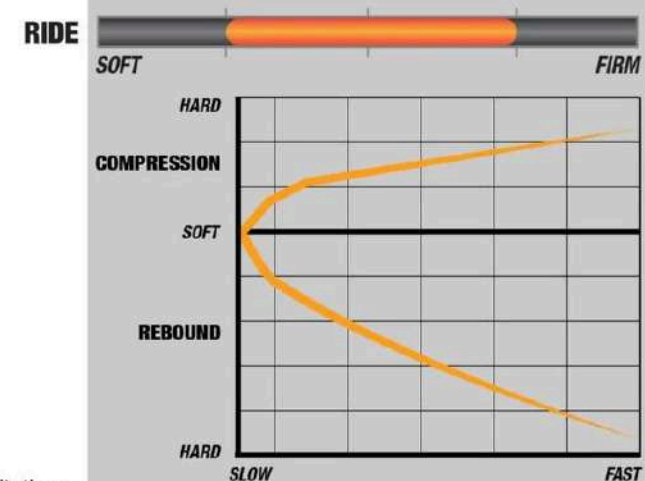

Foam Cell and Foam Cell Pro shock absorbers may not be available for some models due to vehicle design limitations