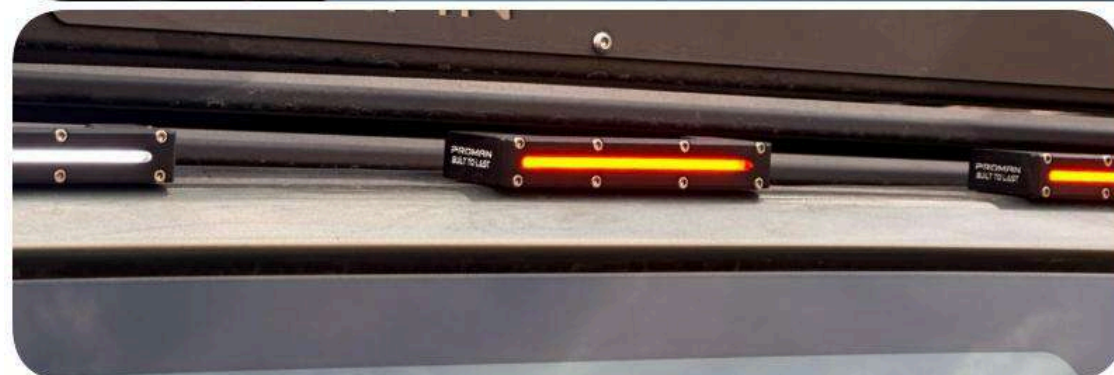

Marker Lights Smoke

₹ 3,990/-

*Prices Include Tax. Transportation & Installation Cost Extra.

Improves Safety Performance When Driving at Night. Great in Foggy Days, During Rain or Snow
Built with 5 Bright LED Lights with Smoked Lens
Designed to Withstand Harsh Weather Conditions & can Survive Heavy Rain. Moisture and Vibration Resistant
Drilling or Silicon Sealant may be Required for Installation

[Click here to view more photos](#)