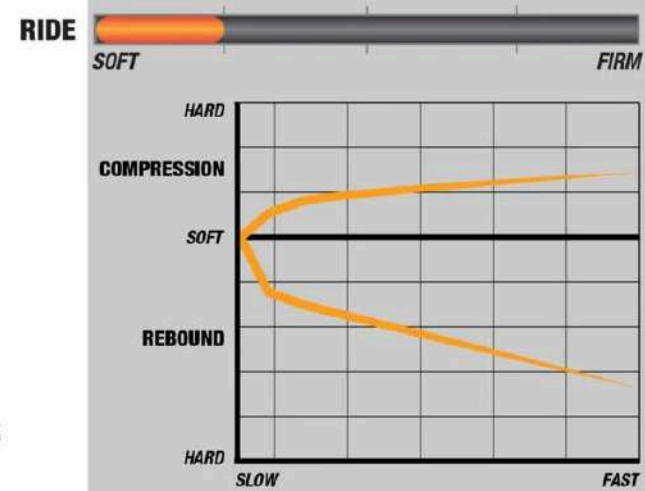

Foam Cell and Foam Cell Pro shock absorbers may not be available for some models due to vehicle design limitations