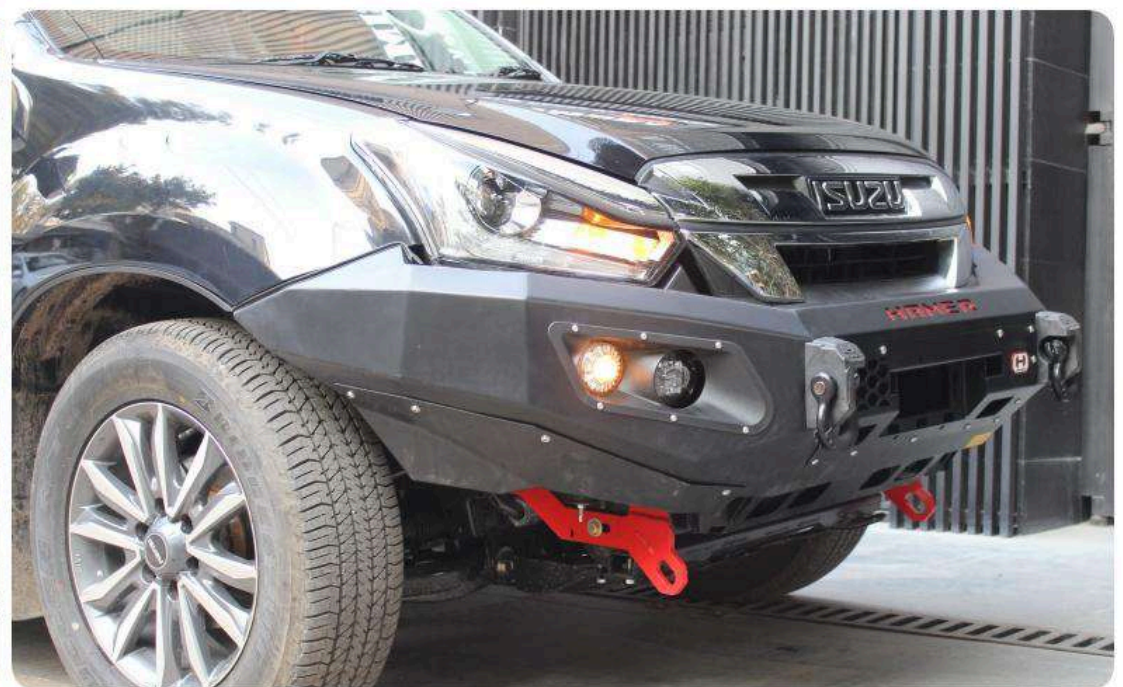

Exteriors

Front Bumper

Hamer King Series Front Bumper

₹ 1,09,990/-

Transportation & Installation Cost Extra.

Exceed Australian Design Rules – airbag & crash sensors fully functional
Made from high quality 3mm thick steel plate
Winch compatible – laser cut holes to allow access
Market-leading, advanced powder coating black surface finish
Appealing LED fog lights, indicator & DRL's
Specialist design to maximise airflow to the radiator

[Click here to view more photos](#)