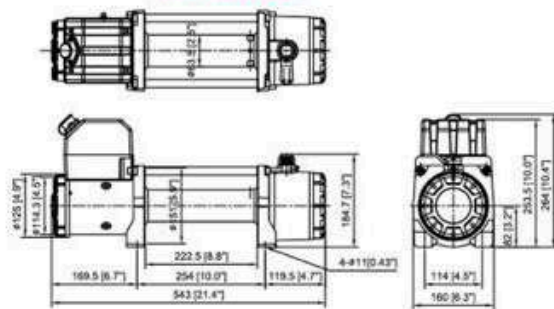

2. **ComeUp Gio 10 (Synthetic)** ₹ 56,490/- incl. Tax

3. **ComeUp Gio 12** ₹ 51,490/- incl. Tax

4. **ComeUp Gio 12 (Synthetic)** ₹ 59,490/- incl. Tax

GIO 100 PN 853841
GIO 100s PN 853839

Rated line pull: 4,535 kg (10,000 lb) single line
Motor: 4,101 w/5.5 hp 12V series wound
Gear ratio: 3-stage planetary 234.6:1
Clutch (freespooling): Rotating ring gear
Brake (Inside the drum): Exclusive brake design with No. 37C device
Winch construction: Aluminum die cast housings with steel drum
Drum size: 63.5 x 222.5L mm (2.5" x 8.8"L)
Control: Waterproof remote w/5 m cord
Rope size:
Galvanized aircraft A7 x 19 wire rope, 9.5 mm x 26 m (3/8" x 85.3')
Synthetic rope, 10 mm x 26 m (3/8" x 85.3')
Mounting bolt pattern: 254 x 114 mm (10" x 4.5")
Winch weight: GIO 100: 35.6 kg/78.5 lb ; GIO 100s: 33.7 kg/74.3 lb
Gross weight: GIO 100: 50.6 kg/111.5 lb ; GIO 100s: 45.2 kg/99.6 lb
Box dimension: 650 x 195 x 415 mm (25.6" x 7.7" x 16.3")