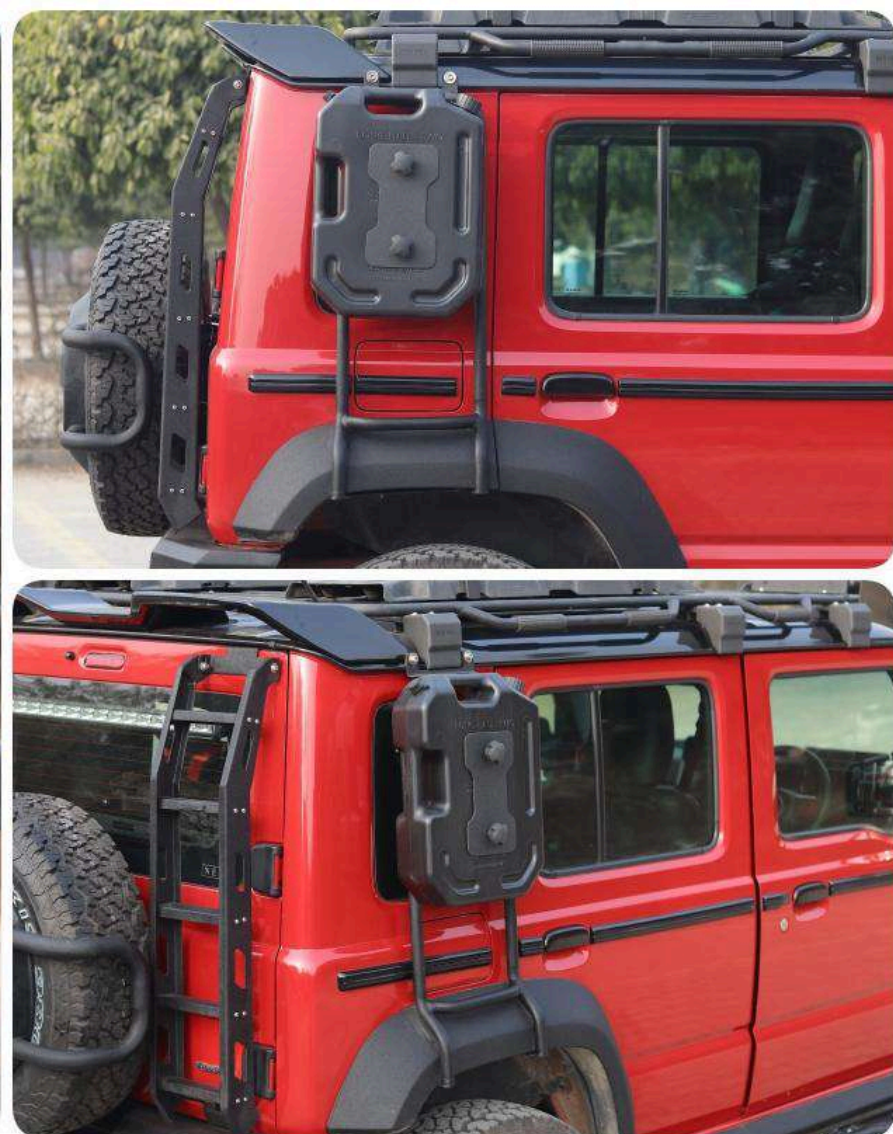

Side Jerry Can Mounting

₹ 7,490/-

Available for both left & right side
Jerry Can not included
Compatible with 10 ltr Jerry Can only

*Prices Include Tax. Transportation & Installation Cost Extra.

[Click here to view more photos](#)