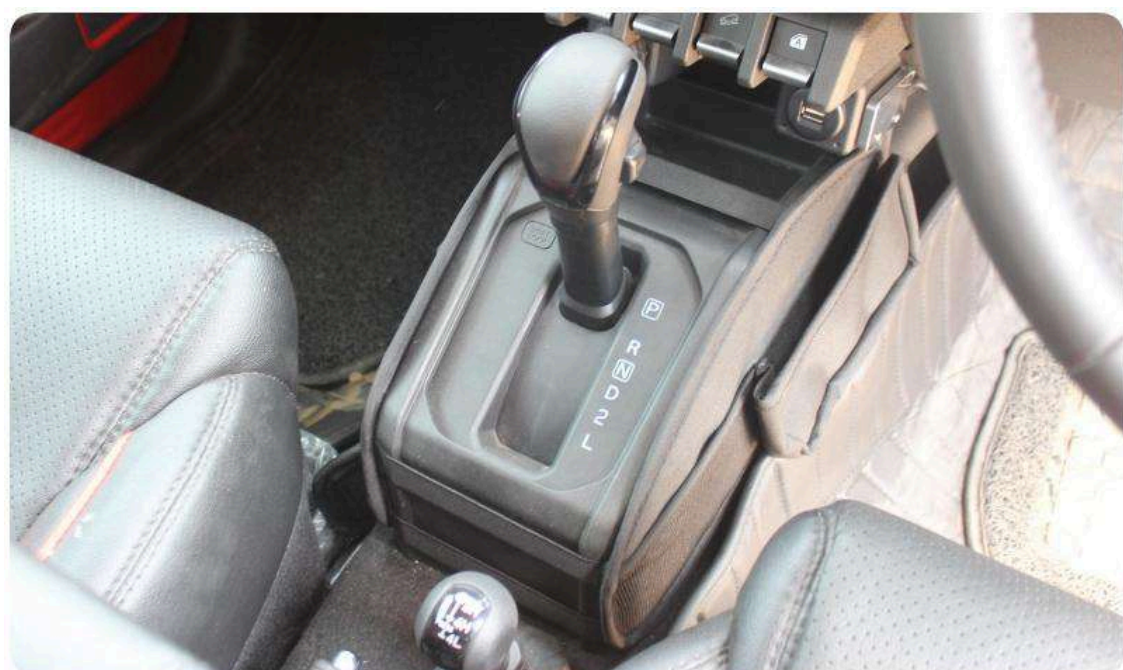

₹ 2,990/- | Pair |

*Prices Include Tax. Transportation & Installation Cost Extra.

Passenger Grab Handle Bag

₹ 1,490/-

*Prices Include Tax. Transportation & Installation Cost Extra.

Console Organizer

₹ 1,200/-