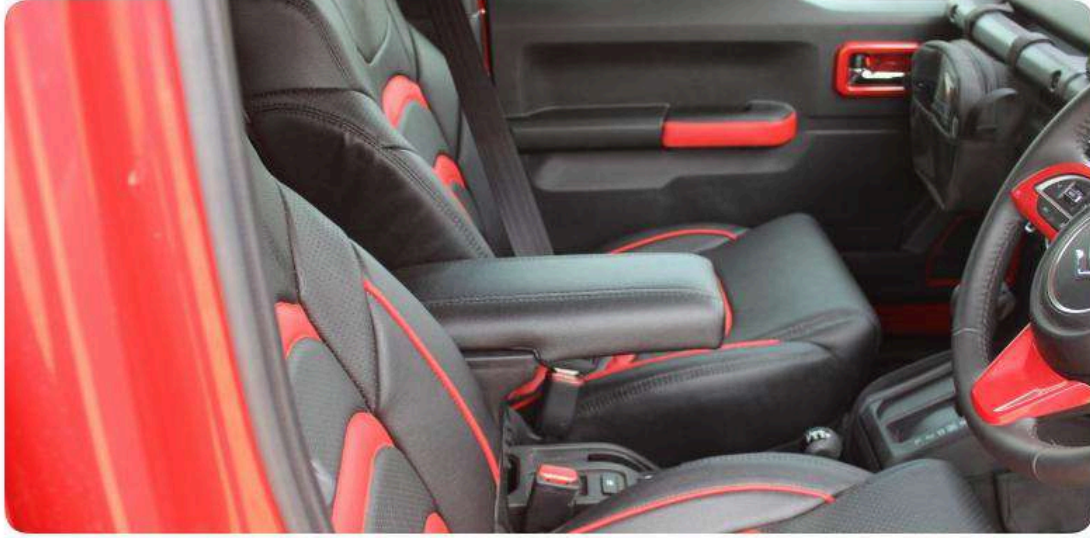

Interiors

Arm Rest

Front Arm-Rest

₹ 4,390/-

*Prices Include Tax, Transportation & Installation Cost Extra.

[Click here to view more photos](#)