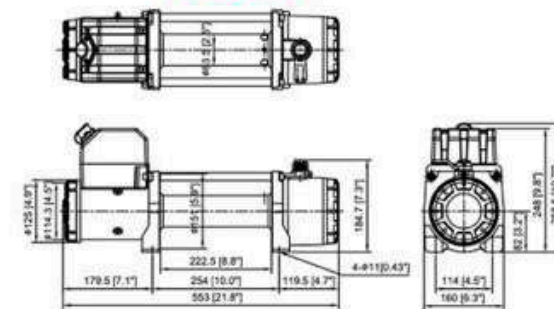

Rated line pull: 5,443 kg (12,000 lb) single line
Motor: 4,847 w/6.5 hp 12V series wound
Gear ratio: 3-stage planetary 234.6:1
Clutch (freespooling): Rotating ring gear
Brake (Inside the drum): Exclusive brake design with No. 37C device
Winch construction: Aluminum die cast housings with steel drum
Drum size: 63.5 x 222.5L mm (2.5" x 8.8"L)
Control: Waterproof remote w/5 m cord
Rope size:
Galvanized aircraft A7 x 19 wire rope, 10.3 mm x 25.5 m (13/32" x 83.7')
Synthetic rope, 11 mm x 25.5 m (7/16" x 83.7')
Mounting bolt pattern: 254 x 114 mm (10" x 4.5")
Winch weight: GIO 120: 37.7 kg/83.1 lb ; GIO 120s: 35.2 kg/77.6 lb
Gross weight: GIO 120: 52.7 kg/116 lb ; GIO 120s: 47.2 kg/104.1 lb
Box dimension: 650 x 195 x 415 mm (25.6" x 7.7" x 16.3")