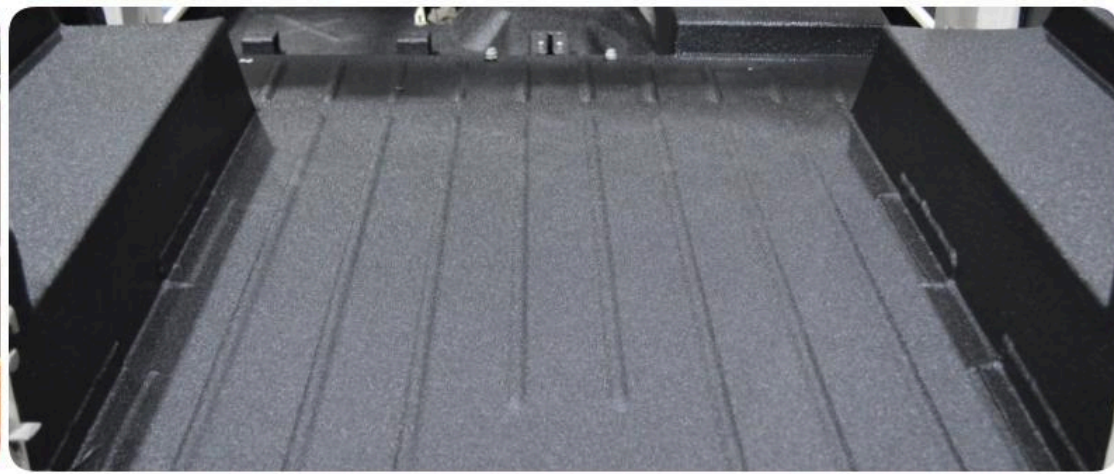

**Line-X Full Body**

**Exterior Body ₹ 1,09,990**

**Exterior Body XL ₹ 1,59,990**

\*Prices Include Tax. Transportation & Installation Cost Extra if Applicable

- LINE-X is a thick polyurethane/polyurea elastomer that has high abrasion resistance and tear strength
- Bonds permanently to the surface, LINE-X moulds around every contour, providing a weather and water tight seal
- Prevents, dirt, water, sand and gravel from ever getting in contact with the body preventing rust and corrosion
- It's thick shock absorbing qualities dampen sound and vibration
- Even if the most unlikely mishap occurs, LINE-X can be seamlessly repaired

Click here to view more photos

Google Photos

**Line-X Hard Cover**

**Hardtop ₹ 19,990**

**Deck Cover ₹ 19,990**

\*Prices Include Tax. Transportation & Installation Cost Extra if Applicable

- LINE-X is a thick polyurethane/polyurea elastomer that has high abrasion resistance and tear strength
- Bonds permanently to the surface, LINE-X moulds around every contour, providing a weather and water tight seal
- Prevents, dirt, water, sand and gravel from ever getting in contact with the body preventing rust and corrosion
- It's thick shock absorbing qualities dampen sound and vibration
- Even if the most unlikely mishap occurs, LINE-X can be seamlessly repaired

## Line-X Floor

**Bedliner** ₹ 29,990

**Floor Bed** ₹ 24,990

\*Prices Include Tax. Transportation & Installation Cost Extra if Applicable

- LINE-X is a thick polyurethane/polyurea elastomer that has high abrasion resistance and tear strength
- Bonds permanently to the surface, LINE-X moulds around every contour, providing a weather and water tight seal
- Prevents, dirt, water, sand and gravel from ever getting in contact with the body preventing rust and corrosion
- It's thick shock absorbing qualities dampen sound and vibration
- Even if the most unlikely mishap occurs, LINE-X can be seamlessly repaired