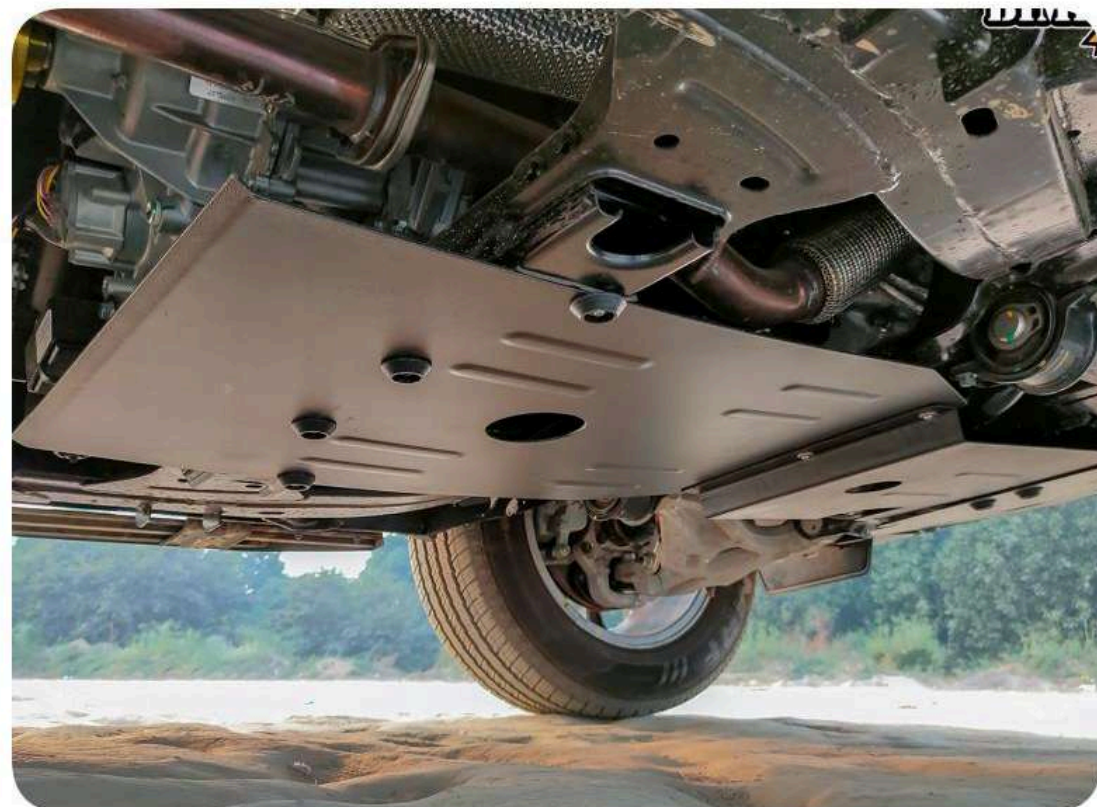

Off-Road & Expedition

Underbody Protection

Underbody Protection Steel

₹ 13,990/-

*Prices Include Tax. Transportation & Installation Cost Extra.

Bolt-on for easy installation. Compatible with stock bumper
Made of 3mm high strength steel
Black powder coated for corrosion resistance
Metal shrouded washers to protect bolt heads against impact
Designed, pressed & folded for maximum strength & protection

[Click here to view more photos](#)