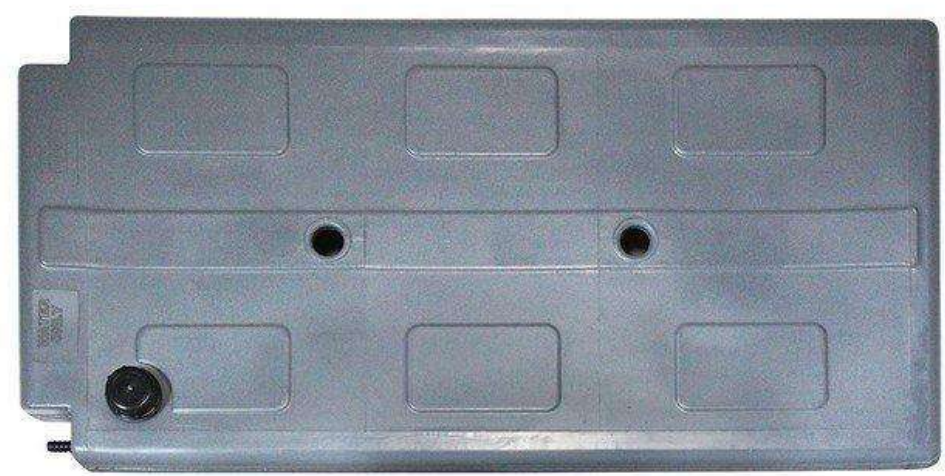

2. NAO W2 Rooftop Tent (2 Person) ₹ 1,34,990/- incl. Tax

3. NAO X2 Rooftop Tent (2-3 Person) ₹ 1,64,990/- incl. Tax

Expedition

Camping

4. NAO X4 Rooftop Tent (3-4 Person) ₹ 1,78,990/- incl. Tax

6. Ironman 50L Water Tank with Hose ₹ 64,990/- incl. Tax