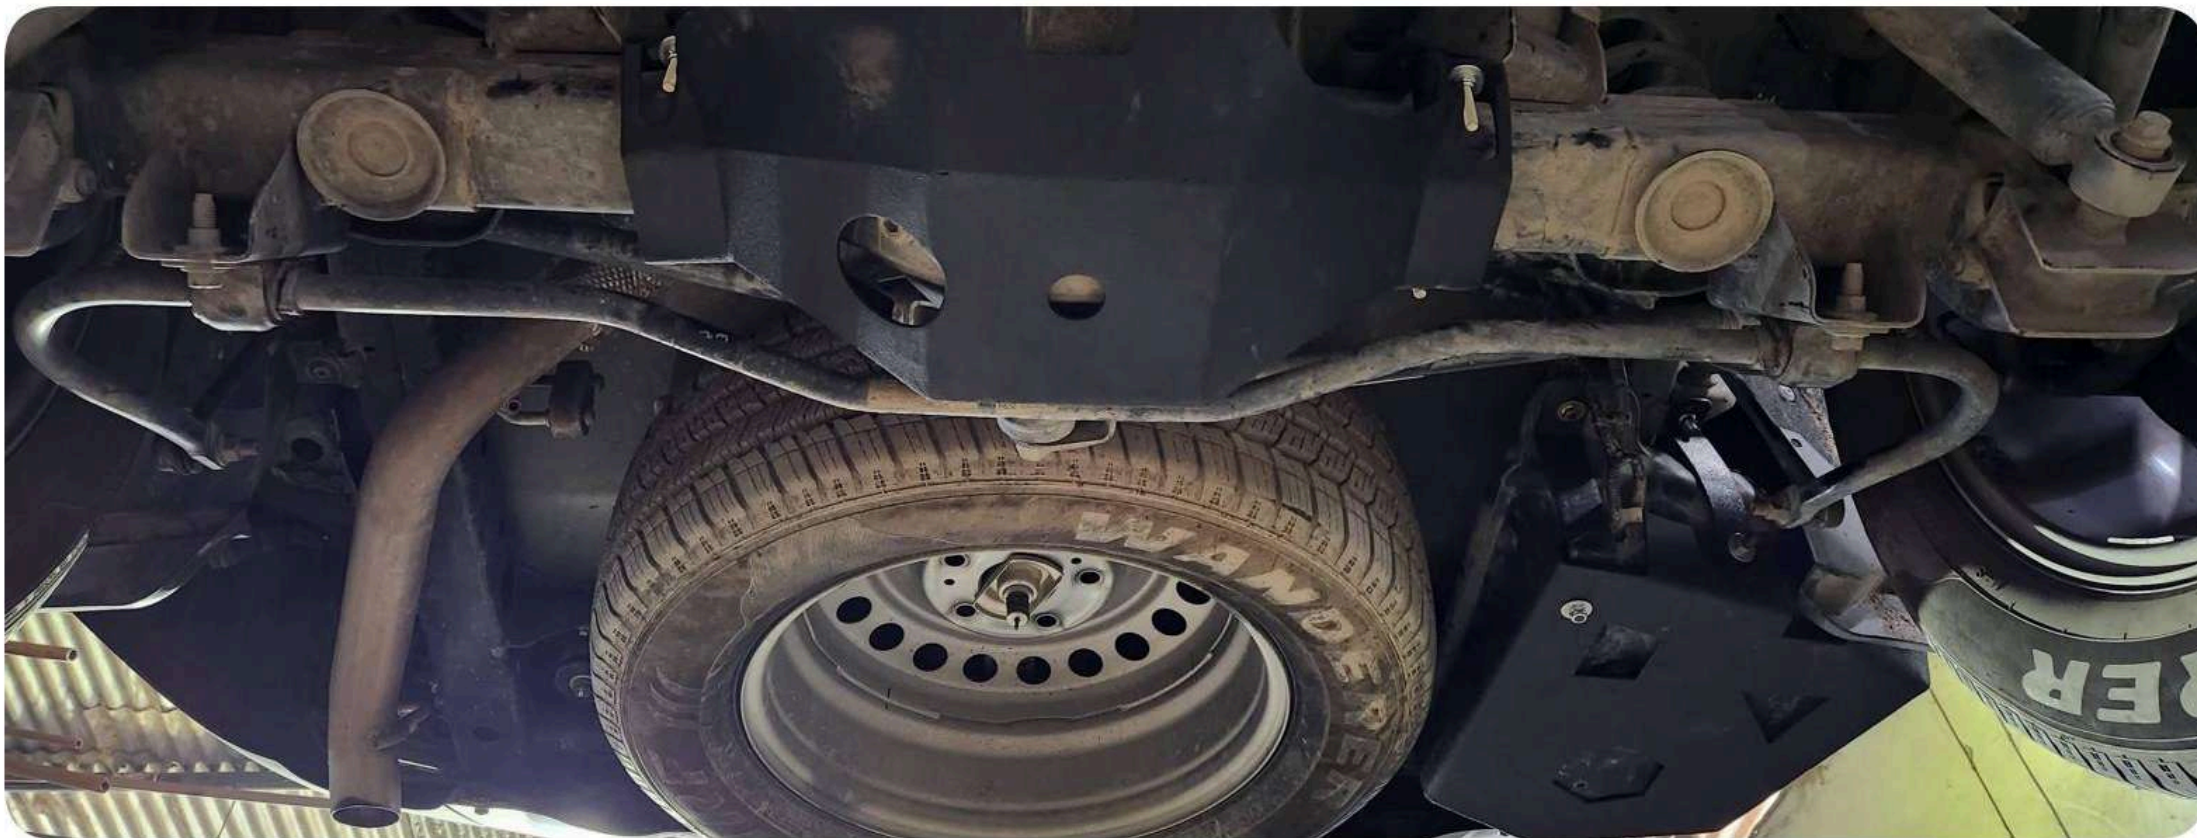

[Click here to view more photos](#)

Wind Booster Throttle Controller

₹ 16,990/-

*Prices Include Tax. Transportation & Installation Cost Extra.

[Click here to view more photos](#)

Differential Guard ₹ 3,490/-