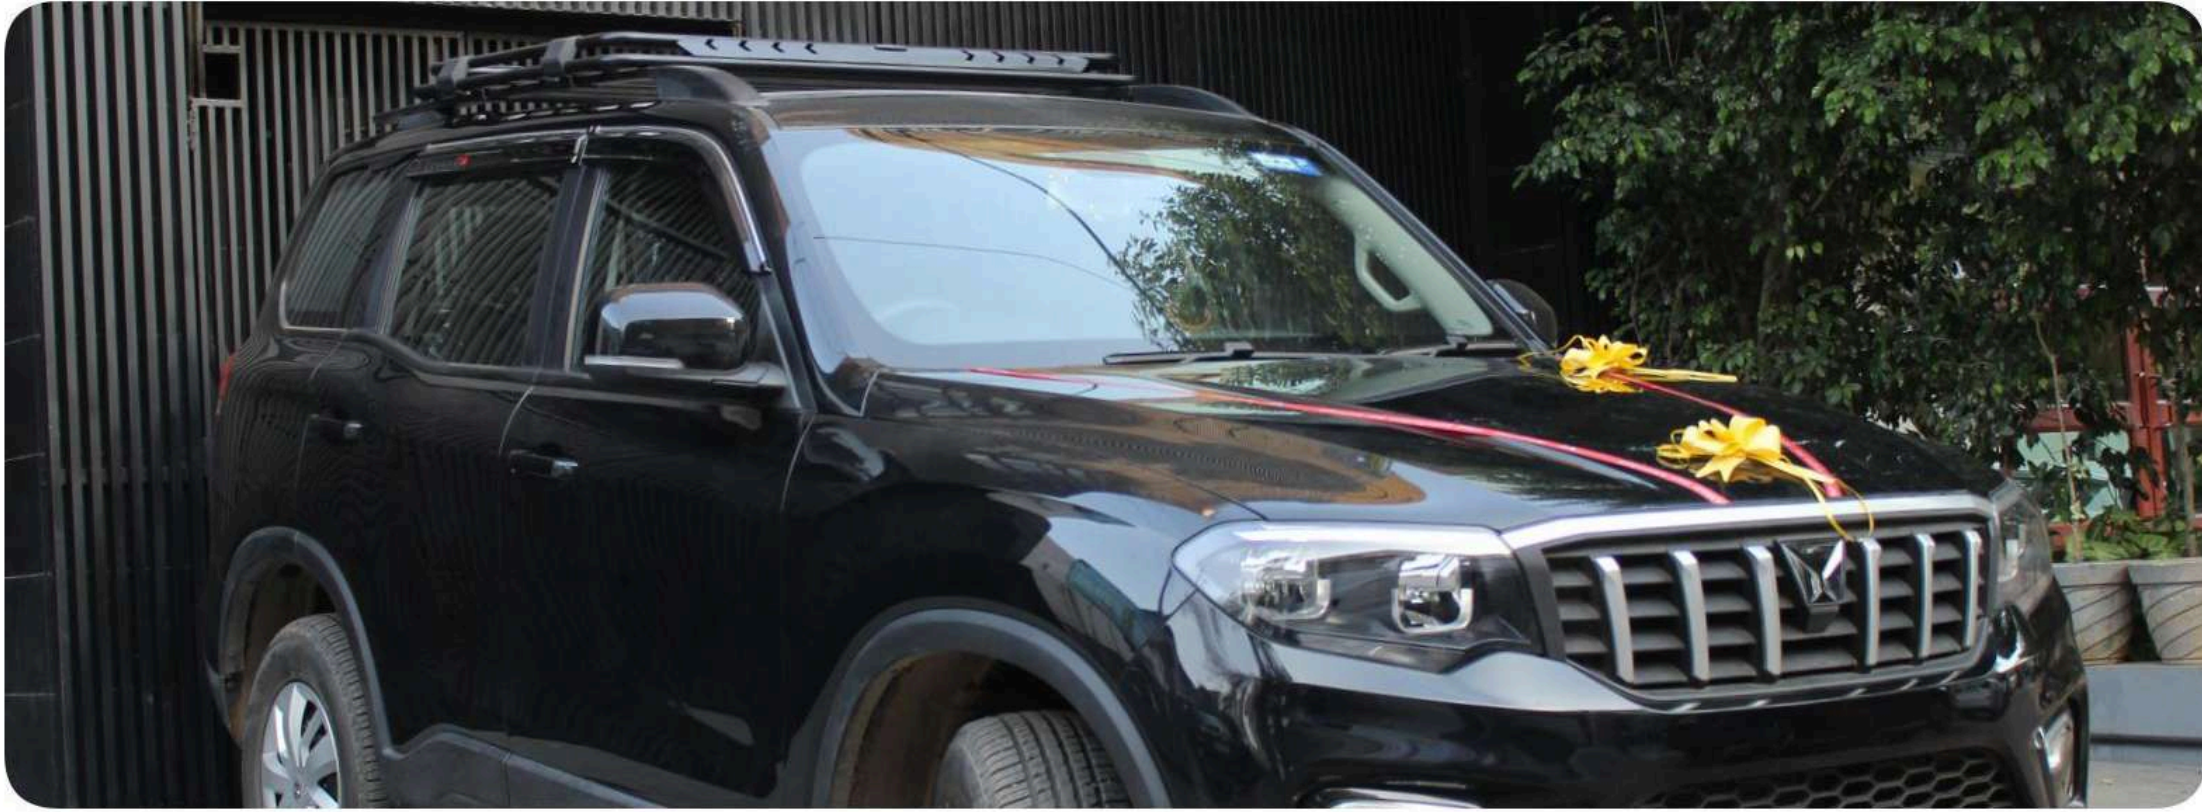

Off-Road & Expedition

Luggage

Roof Carrier - Model DF

₹ 9,990/-

*Prices Include Tax. Transportation & Installation Cost Extra.

Easy bolt-on installation using roof rails. No alteration required
Mild steel construction with black powder coated finish
Sleek attractive design compatible with various accessories
Aerodynamically designed to reduce wind noise
Load Capacity : 75kg

Click here to
view more
photos