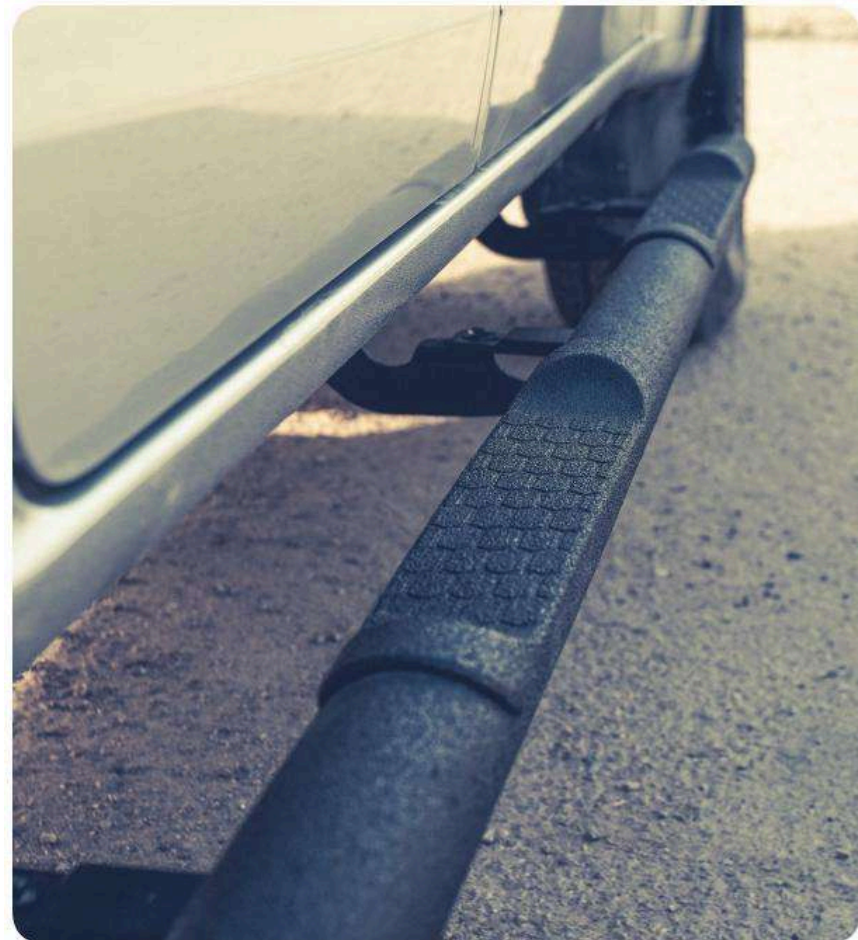

Click here to view more photos

Google Photos

Line-X Side Steps

Side Steps ₹ 7,490

Side Steps XL ₹ 9,990

*Prices Include Tax. Transportation & Installation Cost Extra if Applicable

- LINE-X is a thick polyurethane/polyurea elastomer that has high abrasion resistance and tear strength
- Bonds permanently to the surface, LINE-X moulds around every contour, providing a weather and water tight seal
- Prevents, dirt, water, sand and gravel from ever getting in contact with the body preventing rust and corrosion
- It's thick shock absorbing qualities dampen sound and vibration
- Even if the most unlikely mishap occurs, LINE-X can be seamlessly repaired