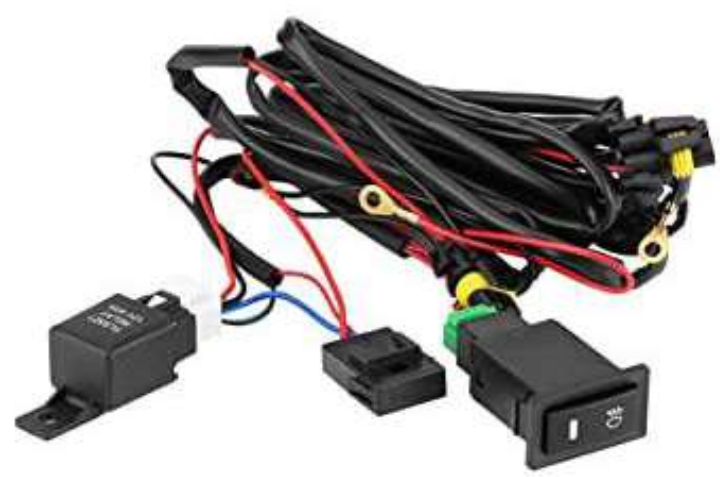

₹ 19,990/-

*Prices Include Tax. Transportation & Installation Cost Extra.

Switchboard

₹ 4,990/-

*Prices Include Tax. Transportation & Installation Cost Extra.

Wiring Harness & Switch

₹ 990/-

*Prices Include Tax. Transportation & Installation Cost Extra.