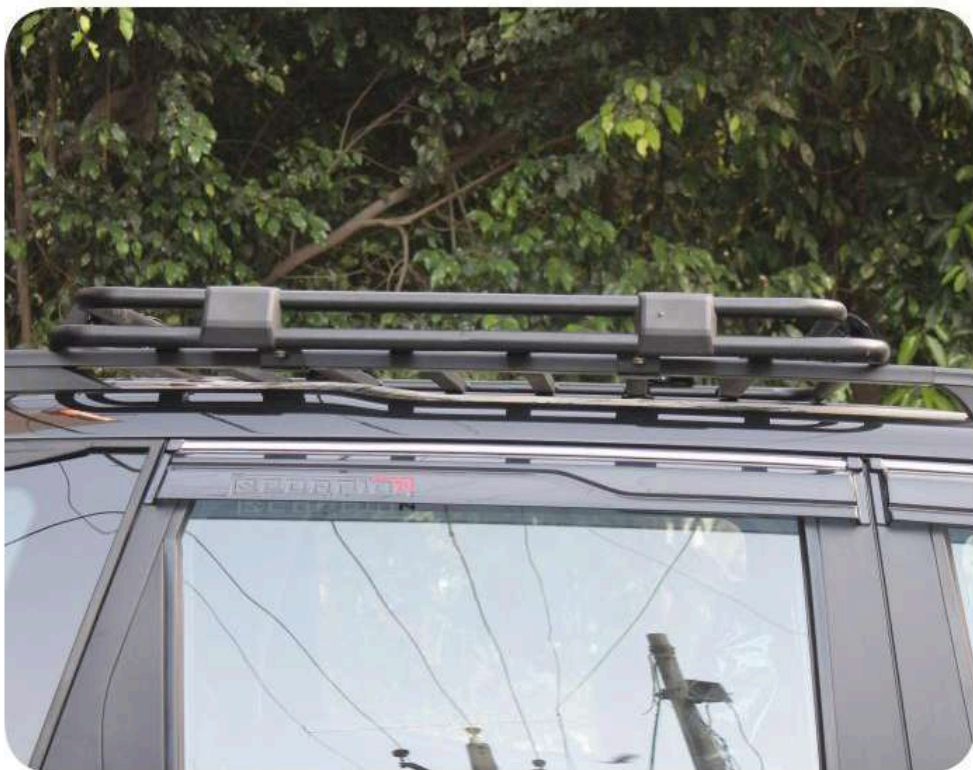

Off-Road & Expedition

Luggage

Roof Carrier - Model DF

₹ 9,990/-

*Prices Include Tax. Transportation & Installation Cost Extra.

Easy bolt-on installation using roof rails. No alteration required
Mild steel construction with black powder coated finish
Sleek attractive design compatible with various accessories
Aerodynamically designed to reduce wind noise
Load Capacity : 75kg

Click here to
view more
photos