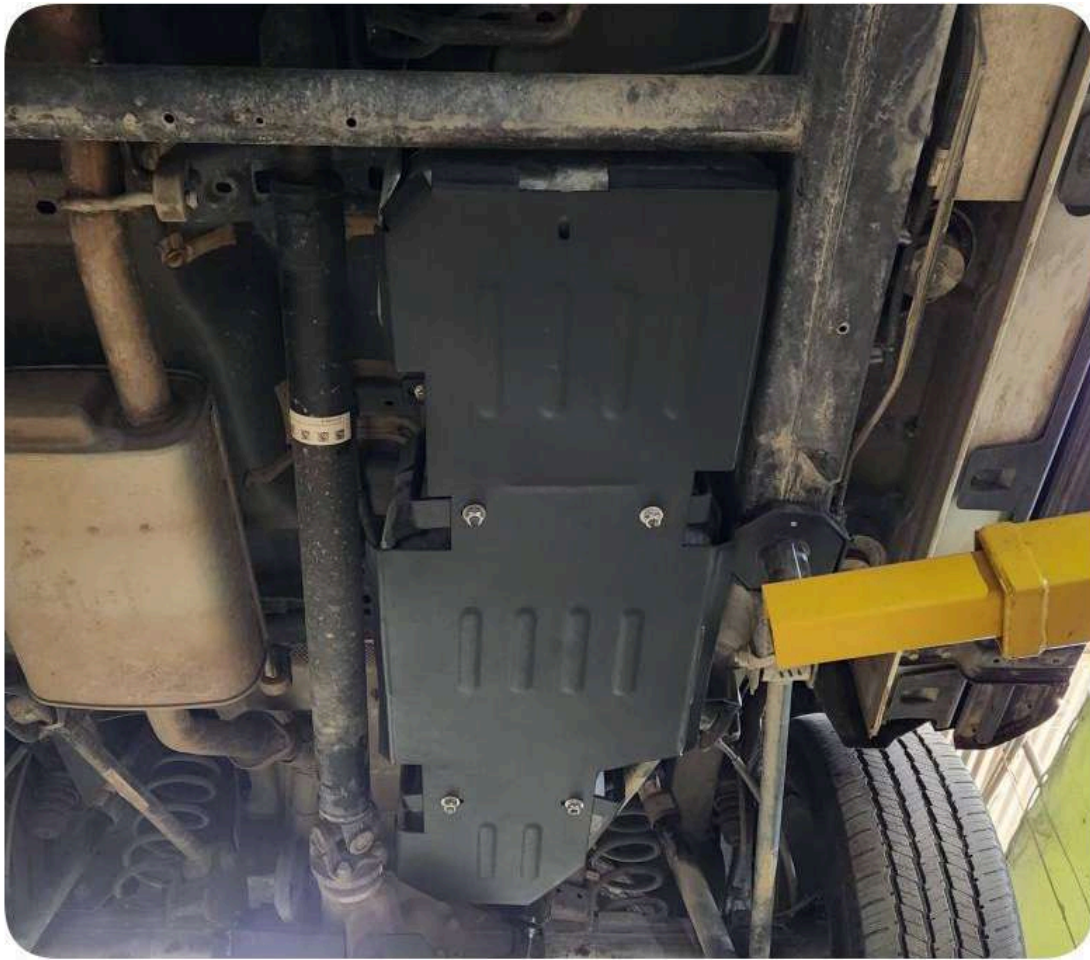

[Click here to view more photos](#)

Wind Booster Throttle Controller

₹ 16,990/-

*Prices Include Tax. Transportation & Installation Cost Extra.

[Click here to view more photos](#)

Differential Guard ₹ 3,490/-