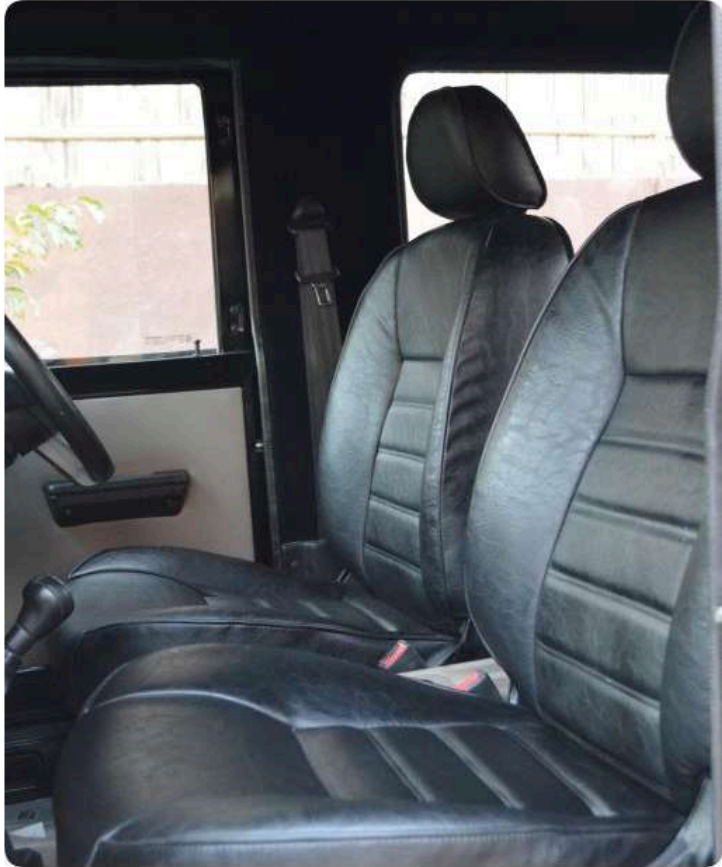

Interiors

Seats

Seat Covers (Leatherite)

₹ 14,990/-

*Prices Include Tax, Transportation & Installation Cost Extra.

[Click here to view more photos](#)