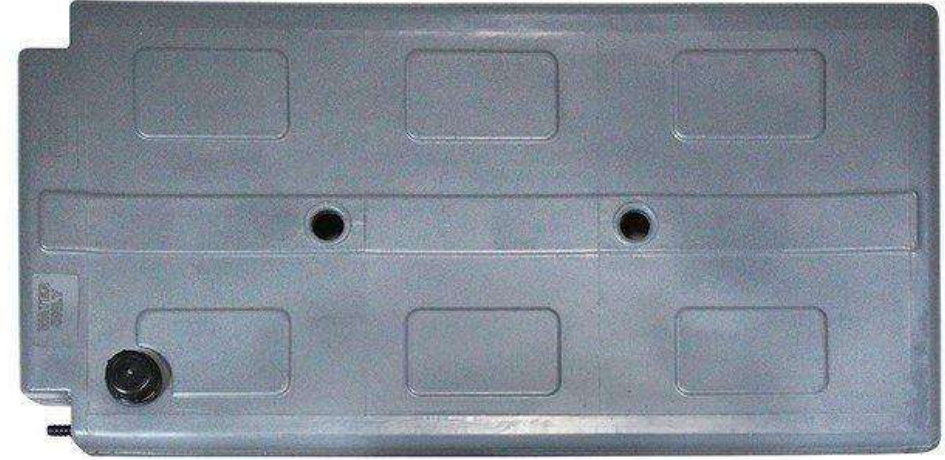

2. NAO W2 Rooftop Tent (2 Person) ₹ 1,34,990/- incl. Tax

3. NAO X2 Rooftop Tent (2-3 Person) ₹ 1,64,990/- incl. Tax

Expedition

Camping

4. NAO X4 Rooftop Tent (3-4 Person) ₹ 1,78,990/- incl. Tax

6. Ironman 50L Water Tank with Hose ₹ 64,990/- incl. Tax