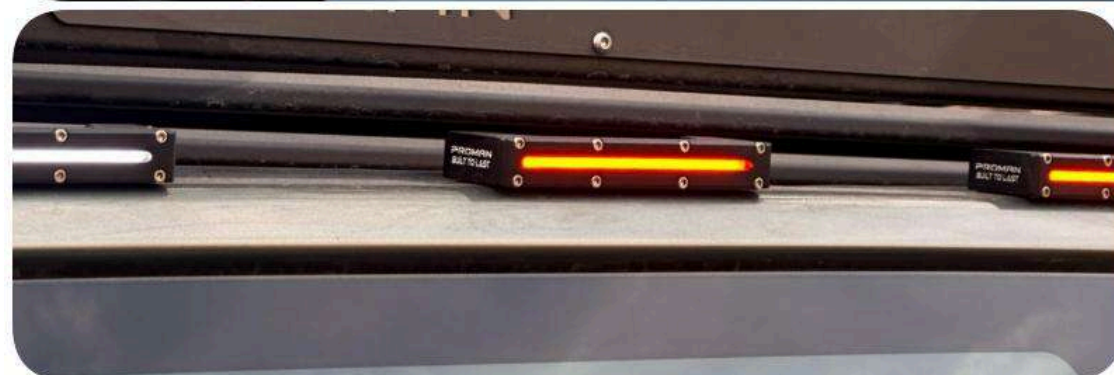

Marker Lights Smoke

₹ 3,990/-

*Prices Include Tax. Transportation & Installation Cost Extra.

Improves Safety Performance When Driving at Night. Great in Foggy Days, During Rain or Snow
Built with 5 Bright LED Lights with Smoked Lens
Designed to Withstand Harsh Weather Conditions & can Survive Heavy Rain. Moisture and Vibration Resistant
Drilling or Silicon Sealant may be Required for Installation

Click here to view more photos