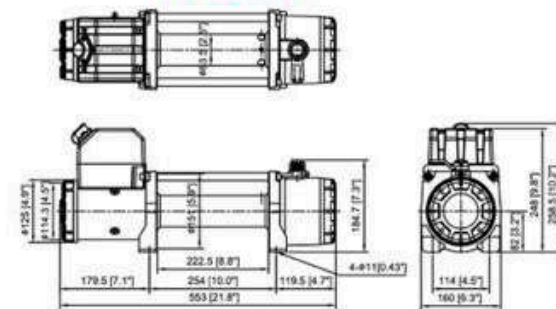

Rated line pull: 5,443 kg (12,000 lb) single line
Motor: 4,847 w/6.5 hp 12V series wound
Gear ratio: 3-stage planetary 234.6:1
Clutch (freespooling): Rotating ring gear
Brake (Inside the drum): Exclusive brake design with No. 37C device
Winch construction: Aluminum die cast housings with steel drum
Drum size: 63.5 x 222.5L mm (2.5" x 8.8"L)
Control: Waterproof remote w/5 m cord
Rope size:
Galvanized aircraft A7 x 19 wire rope, 10.3 mm x 25.5 m (13/32" x 83.7')
Synthetic rope, 11 mm x 25.5 m (7/16" x 83.7')
Mounting bolt pattern: 254 x 114 mm (10" x 4.5")
Winch weight: GIO 120: 37.7 kg/83.1 lb ; GIO 120s: 35.2 kg/77.6 lb
Gross weight: GIO 120: 52.7 kg/116 lb ; GIO 120s: 47.2 kg/104.1 lb
Box dimension: 650 x 195 x 415 mm (25.6" x 7.7" x 16.3")