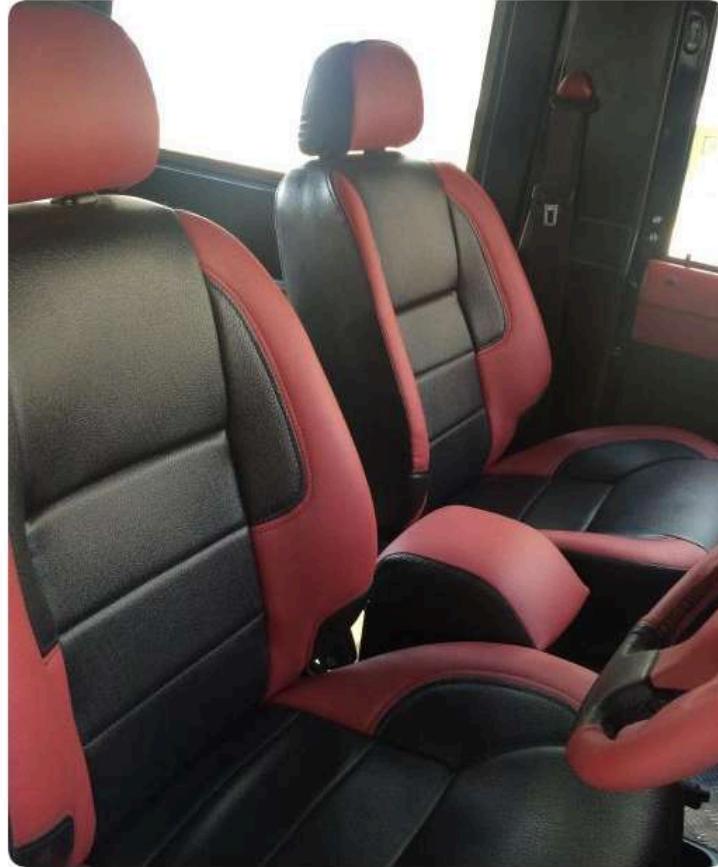

Interiors

Seats

Seat Covers (Leatherite)

₹ 14,990/-

*Prices Include Tax, Transportation & Installation Cost Extra.

[Click here to view more photos](#)