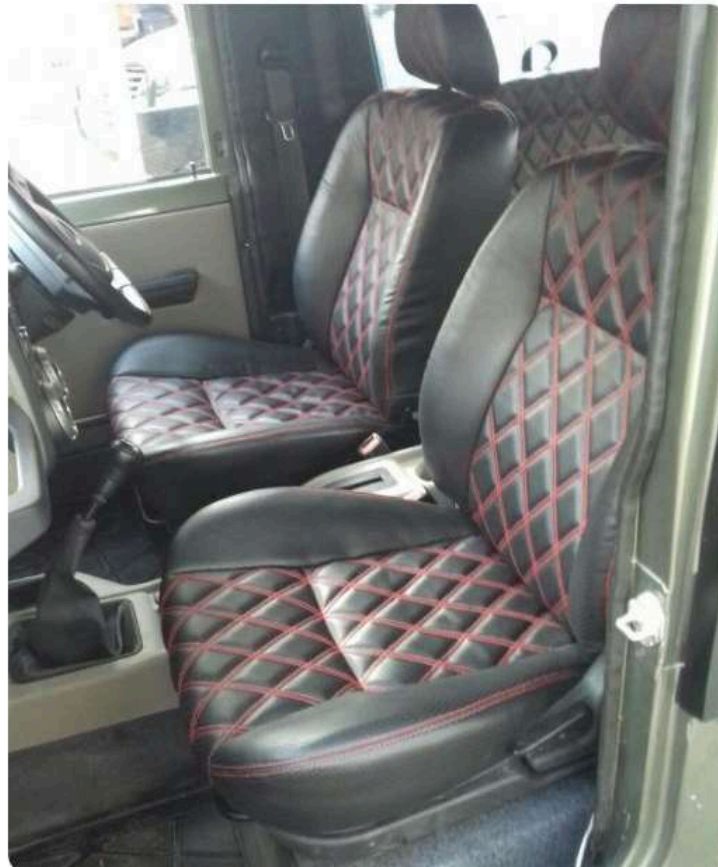

Interiors

Seats

Seat Covers (Leatherite)

₹ 14,990/-

*Prices Include Tax, Transportation & Installation Cost Extra.

[Click here to view more photos](#)