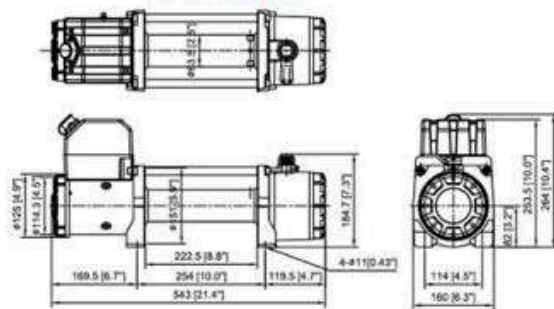

2. ComeUp Gio 10 (Synthetic) ₹ 56,490/- incl. Tax

3. ComeUp Gio 12 ₹ 51,490/- incl. Tax

4. ComeUp Gio 12 (Synthetic) ₹ 59,490/- incl. Tax

GIO 100 PN 853841
GIO 100s PN 853839

Rated line pull: 4,535 kg (10,000 lb) single line
Motor: 4,101 w/5.5 hp 12V series wound
Gear ratio: 3-stage planetary 234.6:1
Clutch (freespooling): Rotating ring gear
Brake (Inside the drum): Exclusive brake design with No. 37C device
Winch construction: Aluminum die cast housings with steel drum
Drum size: 63.5 x 222.5L mm (2.5" x 8.8"L)
Control: Waterproof remote w/5 m cord
Rope size:
Galvanized aircraft A7 x 19 wire rope, 9.5 mm x 26 m (3/8" x 85.3')
Synthetic rope, 10 mm x 26 m (3/8" x 85.3')
Mounting bolt pattern: 254 x 114 mm (10" x 4.5")
Winch weight: GIO 100: 35.6 kg/78.5 lb ; GIO 100s: 33.7 kg/74.3 lb
Gross weight: GIO 100: 50.6 kg/111.5 lb ; GIO 100s: 45.2 kg/99.6 lb
Box dimension: 650 x 195 x 415 mm (25.6" x 7.7" x 16.3")