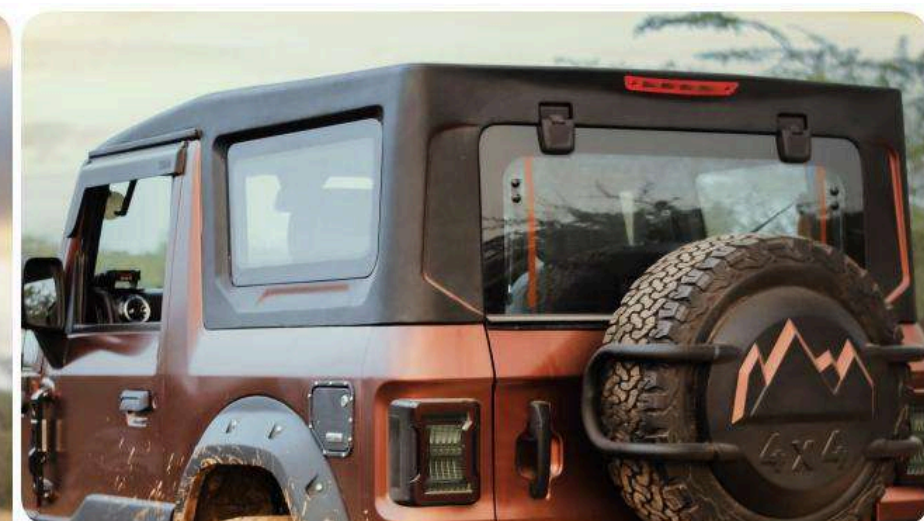

FRP Hardtop - Model 02

₹ 89,990/-

*Prices Include Tax. Transportation & Installation Cost Extra.

FRP Dual Layer Hardtop has PU injected inside for insulation, hence making it noise proof, weatherproof and more durable than plastic company Hardtop
Line-X coated option available to resist scratches and increase durability
Single piece design ensures that there is no water leakage & no rattling sound
Requires no alteration to the original body. Includes integrated brake light
Comes with fixed toughened glasses & has load bearing capacity of 300+ kg
Compatible with roof rails, roof carrier & sunroof (sold separately)

[Click here to view more photos](#)