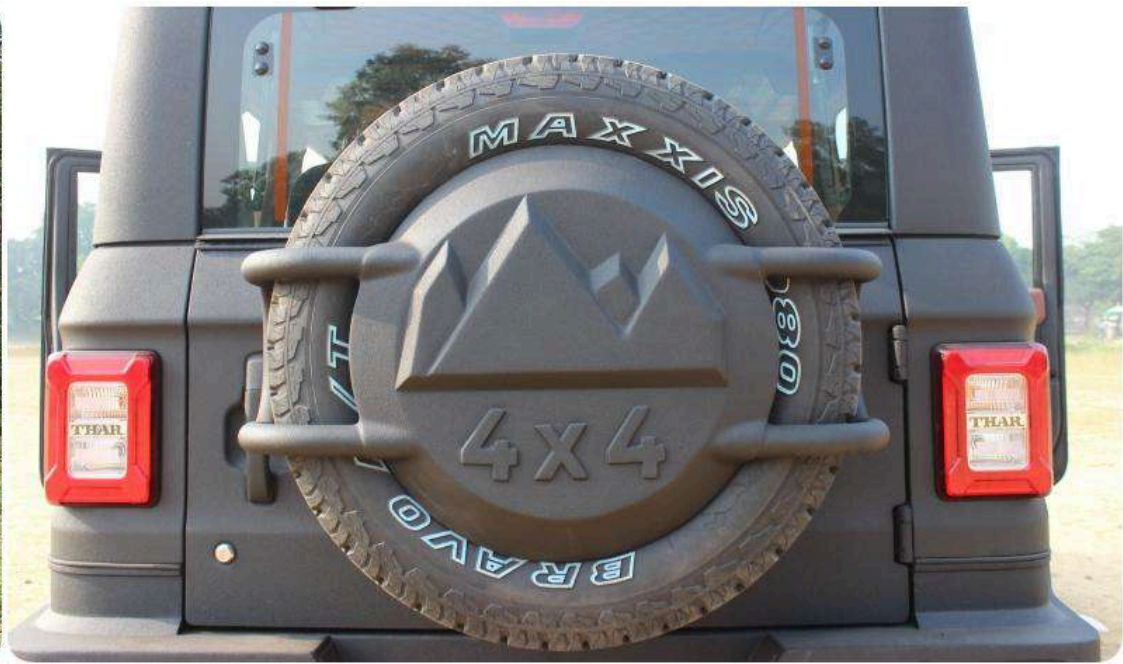

Proman Folding Door Step

₹ 7,790/- (Pair)

*Prices Include Tax, Transportation & Installation Cost Extra.

[Click here to view more photos](#)

Exteriors

Accessories

Stepney Cover Lock

₹ 9,990/-