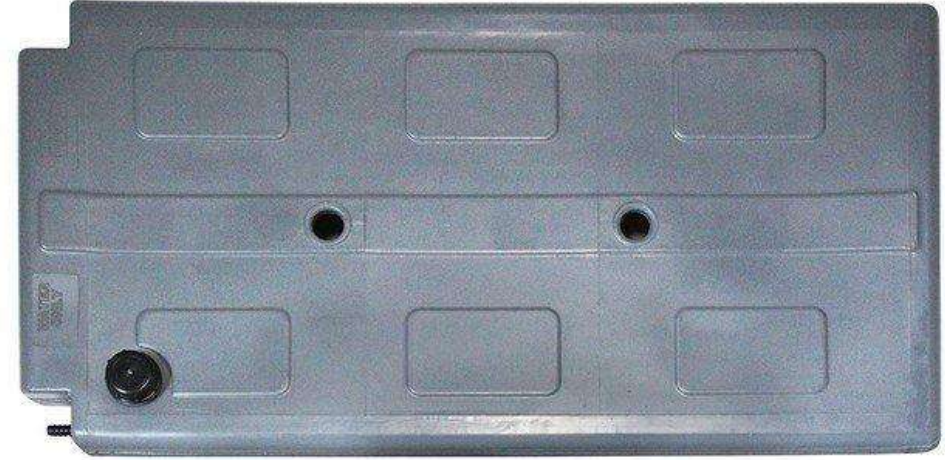

6. Ironman 50L Water Tank with Hose ₹ 64,990/- incl. Tax