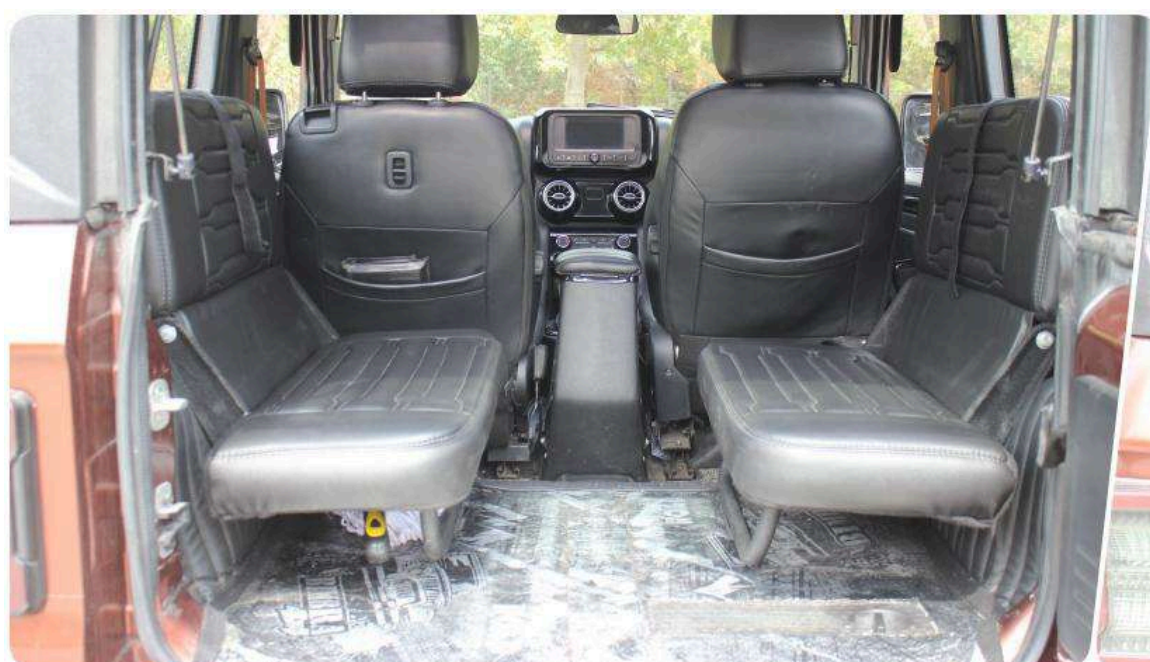

Parallel Seats & Covers

₹ 16,990/- (Pair)

*Prices Include Tax, Transportation & Installation Cost Extra.

[Click here to view more photos](#)