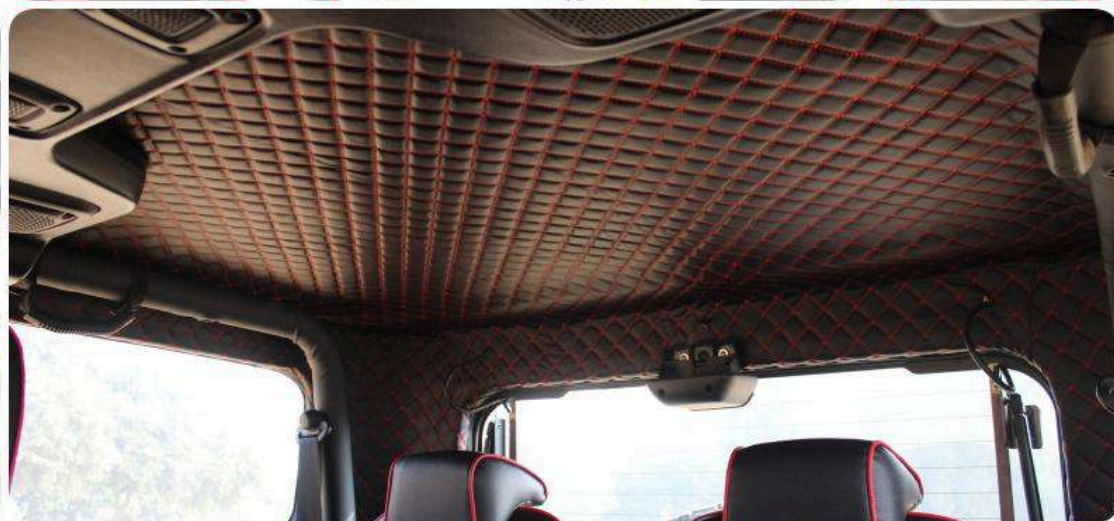

Interiors

Roof

Roof Lining

₹ 14,990/-

*Prices Include Tax. Transportation & Installation Cost Extra.

Wall to wall pasted to the vehicle roof with insulation
Option to choose from various colors and patterns
Heatlon pasted before roof lining
Provides heat & sound insulation
Hides the bare plastic roof & visible nuts/bolts

[Click here to view more photos](#)