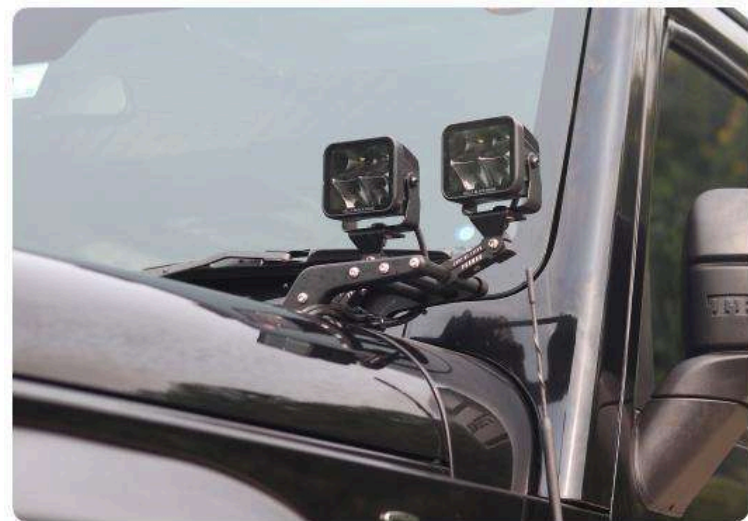

**Proman Windshield
Light Brackets**

₹ 5,490/- (Pair)

**Proman Bonnet
LED Bar Mount**

₹ 8,990/-

**Proman Knuckle
Light Brackets**

₹ 1,790/- (Pair)