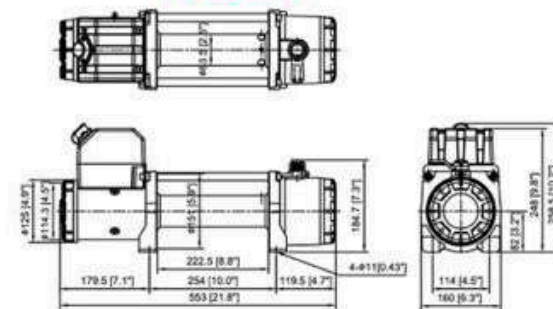

Rated line pull: 5,443 kg (12,000 lb) single line
Motor: 4,847 w/6.5 hp 12V series wound
Gear ratio: 3-stage planetary 234.6:1
Clutch (freespooling): Rotating ring gear
Brake (Inside the drum): Exclusive brake design with No. 37C device
Winch construction: Aluminum die cast housings with steel drum
Drum size: 63.5 x 222.5L mm (2.5" x 8.8"L)
Control: Waterproof remote w/5 m cord
Rope size:
Galvanized aircraft A7 x 19 wire rope, 10.3 mm x 25.5 m (13/32" x 83.7')
Synthetic rope, 11 mm x 25.5 m (7/16" x 83.7')
Mounting bolt pattern: 254 x 114 mm (10" x 4.5")
Winch weight: GIO 120: 37.7 kg/83.1 lb ; GIO 120s: 35.2 kg/77.6 lb
Gross weight: GIO 120: 52.7 kg/116 lb ; GIO 120s: 47.2 kg/104.1 lb
Box dimension: 650 x 195 x 415 mm (25.6" x 7.7" x 16.3")