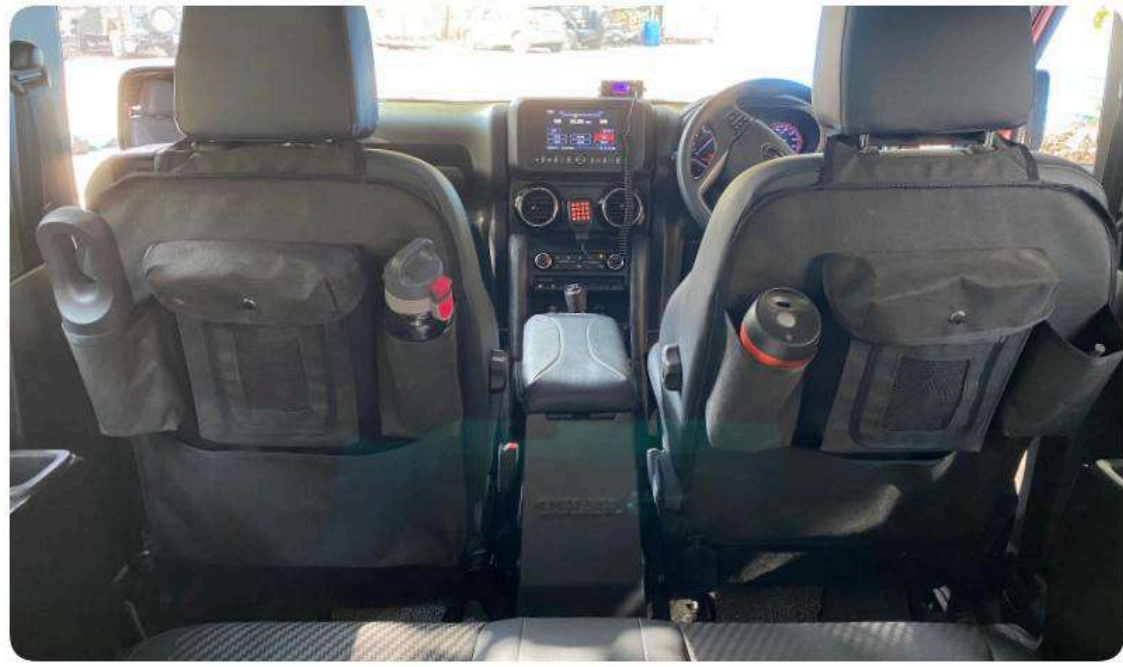

[Click here to view more photos](#)

Interiors

Storage

[Click here to view more photos](#)

Front Seat Organizer

₹ 2,990/- (Pair)

Rear Seat Organizer

₹ 2,990/- (Pair)