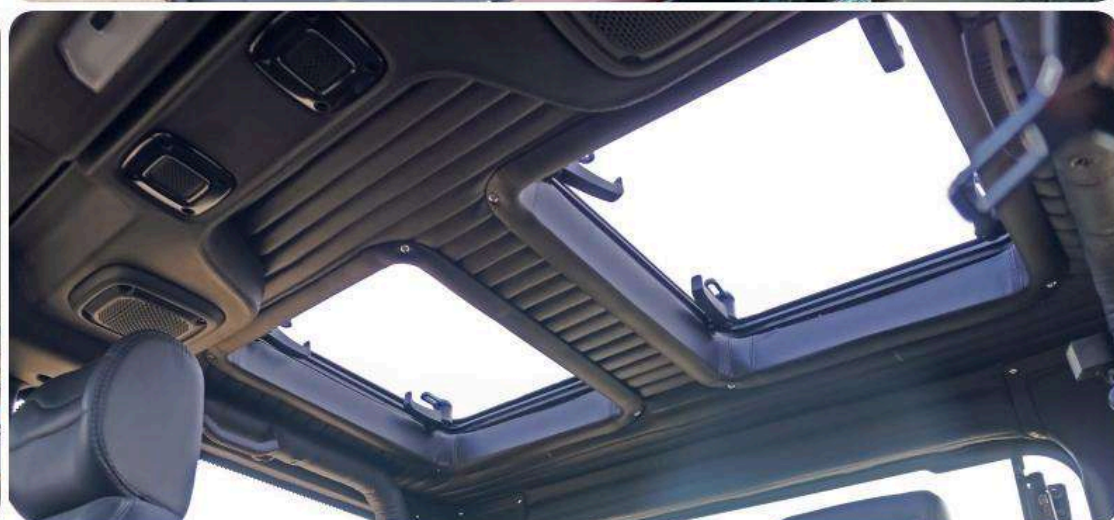

Sunroof Hatch (30" x 16")

₹ 29,990/-

Sunroof Hatch (22" x 18")

₹ 24,990/-

*Prices Include Tax. Transportation & Installation Cost Extra.

Matt black powder coated aluminium frame
Dark tinted acrylic glass
Panel can be completely removed & installed within seconds
Compatible with both FRP and Original Hardtop

[Click here to view more photos](#)