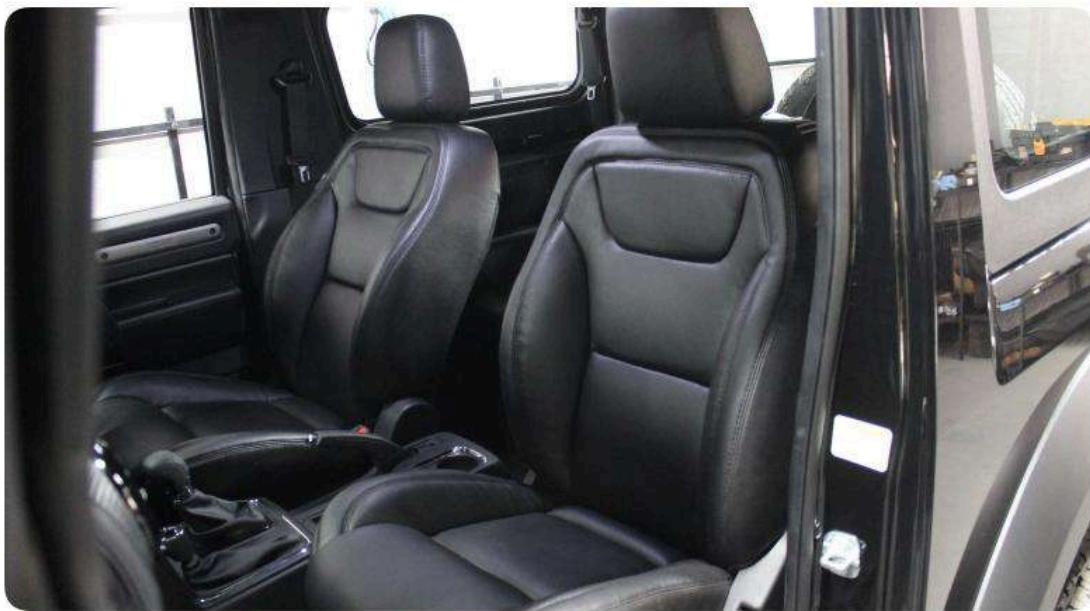

Wheel Arches 6"

₹ 13,990/-

*Prices Include Tax, Transportation & Installation Cost Extra.

[Click here to view more photos](#)

Interiors

Seats

Seat Covers Custom (Leatherite)

₹ 14,990/-