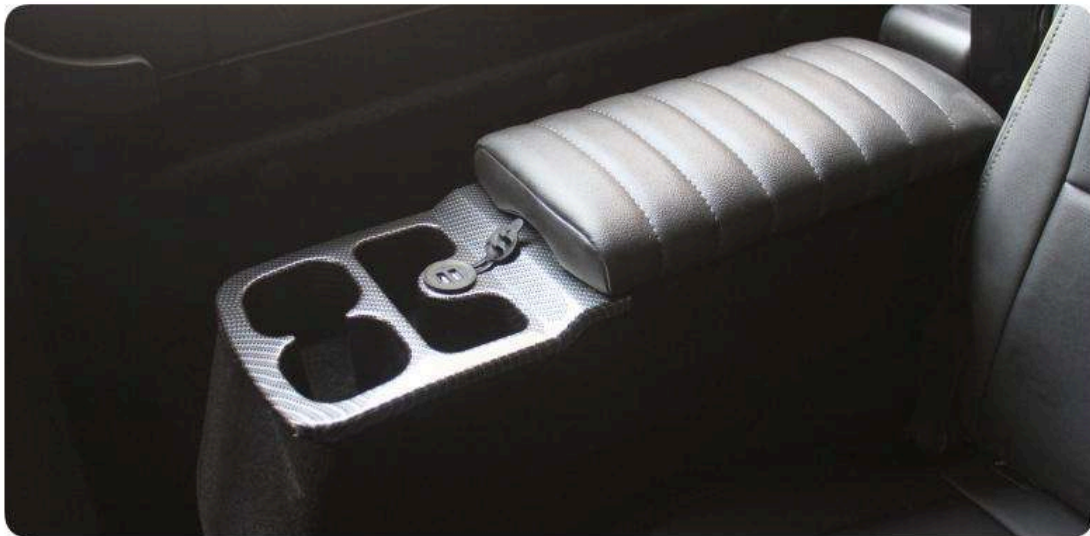

Rear Arm Rest Model-D

₹ 9,990/- (Pair)

*Prices Include Tax, Transportation & Installation Cost Extra.

[Click here to view more photos](#)