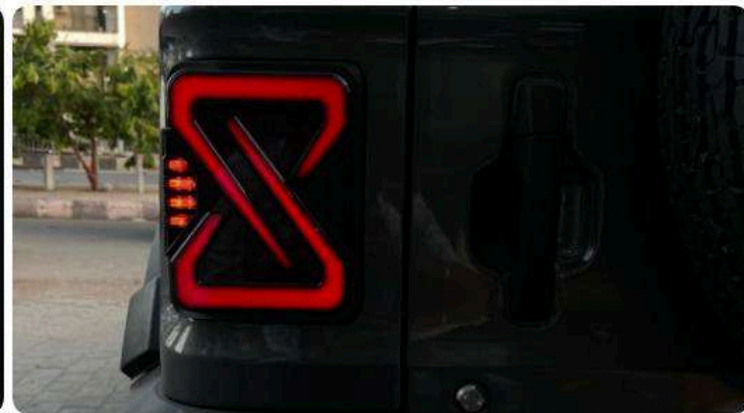

Tail Lights

₹ 9,990/- (Pair)

[Click here to view more photos](#)