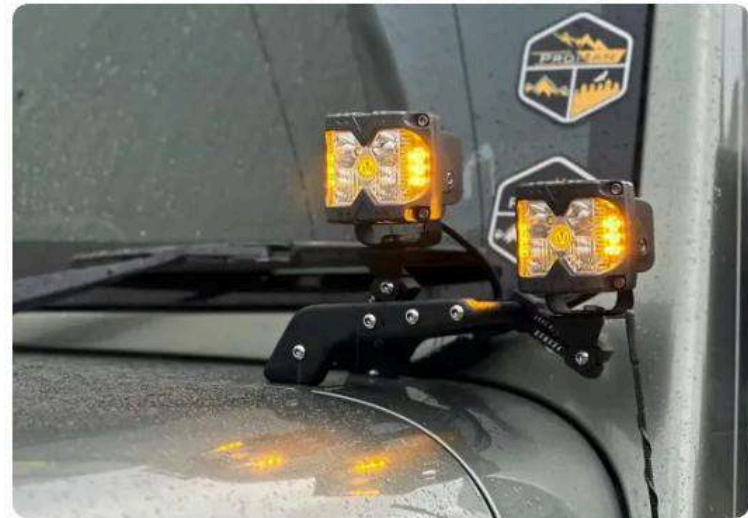

**Proman Windshield
Light Brackets**

₹ 5,490/- (Pair)

**Proman Bonnet
LED Bar Mount**

₹ 8,990/-

**Proman Knuckle
Light Brackets**

₹ 1,790/- (Pair)