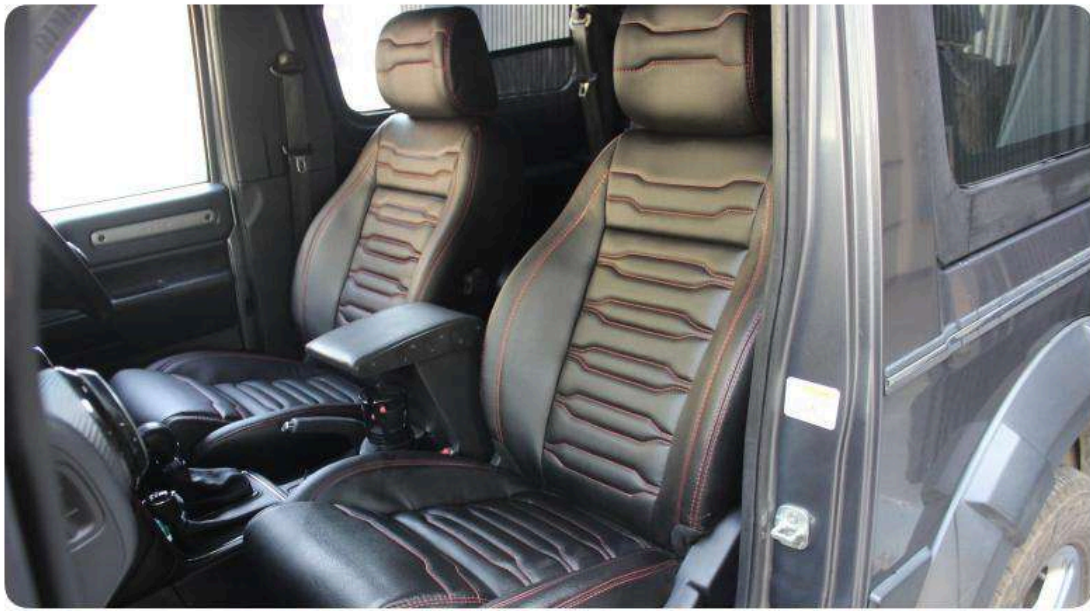

Wheel Arches 6"

₹ 13,990/-

*Prices Include Tax, Transportation & Installation Cost Extra.

[Click here to view more photos](#)

Interiors

Seats

Seat Covers Custom (Leatherite)

₹ 14,990/-