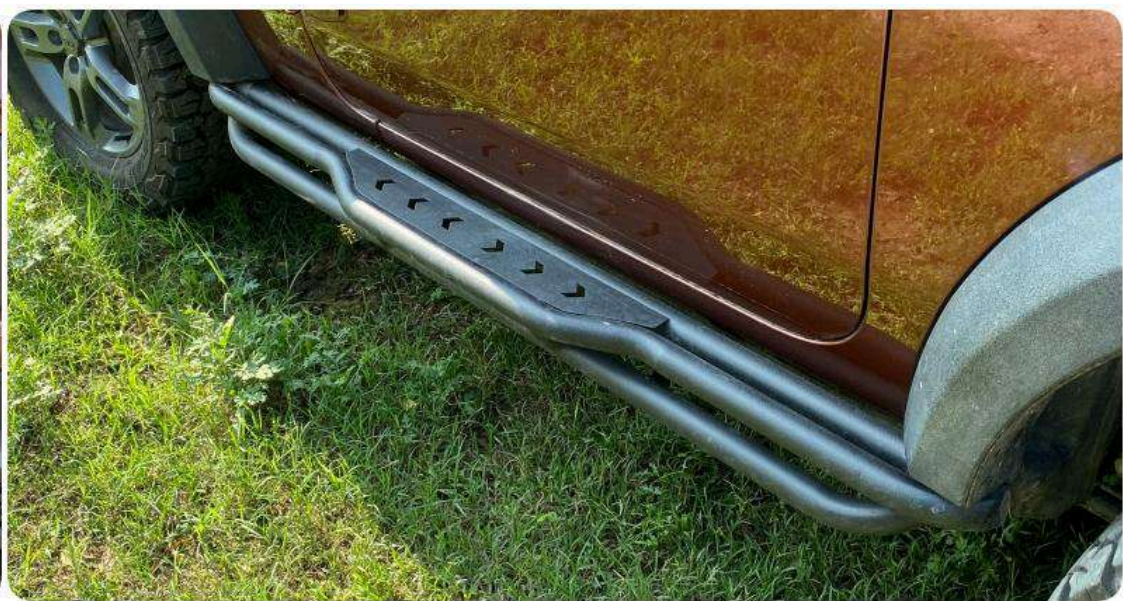

Exteriors

Side Steps

Rock Sliders - Model T

₹ 10,990/- (Pair)

*Prices Include Tax, Transportation & Installation Cost Extra.

Made from durable heavy duty steel to provide maximum protection to the vehicle body incase of a side impact
No alterations required, Bolt-On fitment on chassis
One Piece Welded Design For increased strength & protection
Textured black powder coat finish

[Click here to view more photos](#)