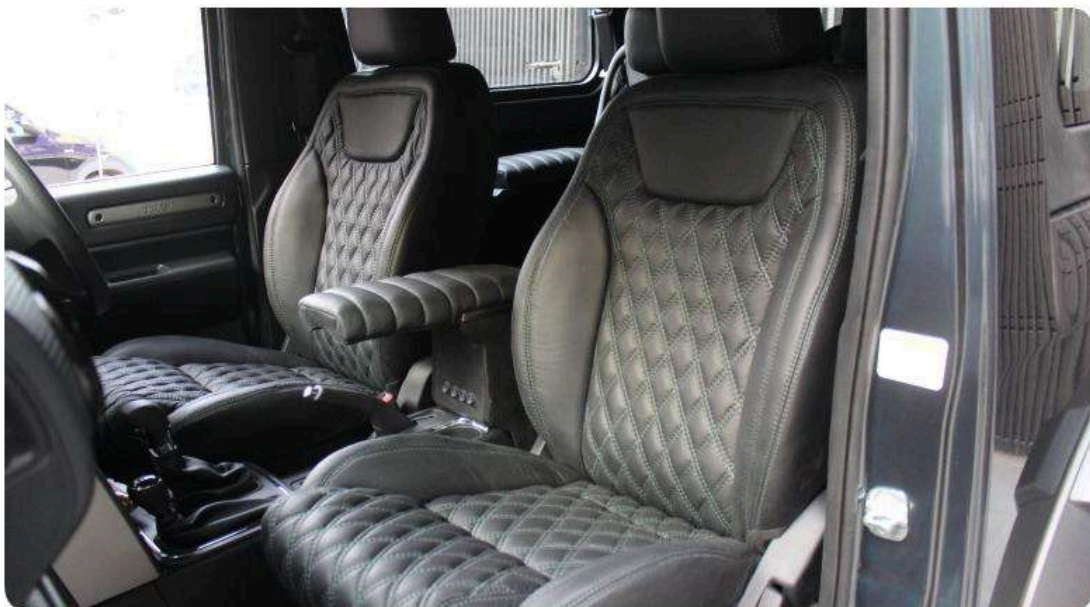

Wheel Arches 6"

₹ 13,990/-

*Prices Include Tax, Transportation & Installation Cost Extra.

[Click here to view more photos](#)

Interiors

Seats

Seat Covers Custom (Leatherite)

₹ 14,990/-