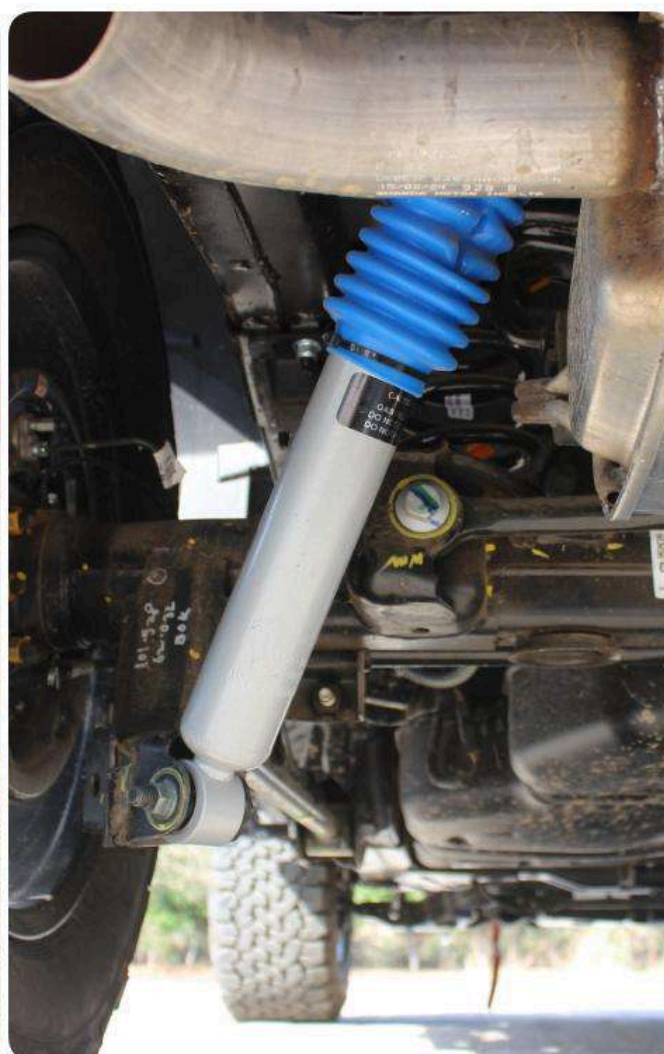

Diesel Functional Snorkel

₹ 11,990/-

Dummy Snorkel

₹ 8,990/-

Raises air intake to prevent water ingestion, while allowing vehicles to utilize clean air when driving in dusty conditions
Vehicle specific design and factory airbox adaption fit
Manufactured using durable FRP
Line-X coated to resist impact damage

[Click here to view more photos](#)

*Prices Include Tax. Transportation & Installation Cost Extra.