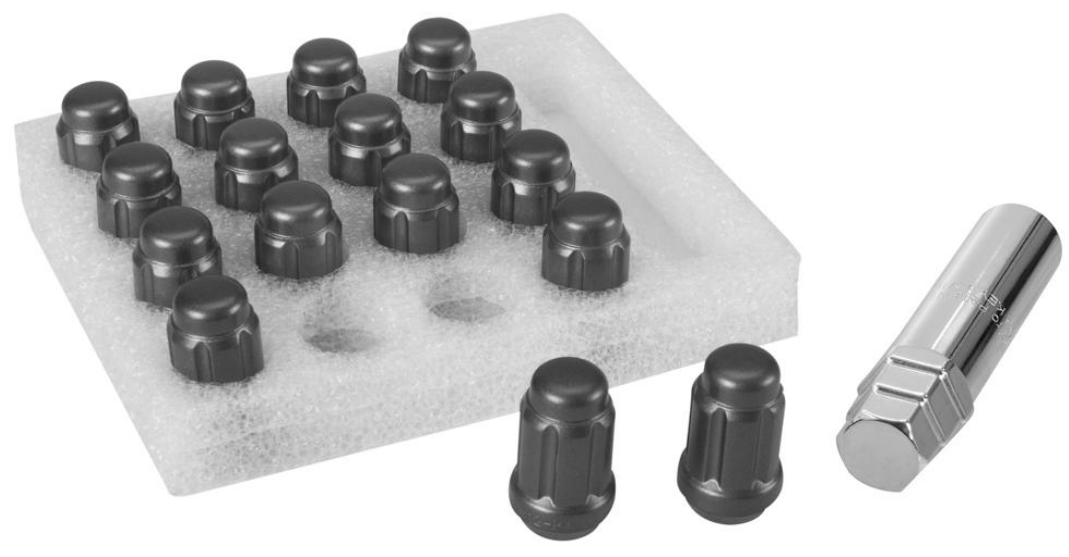

Exteriors

Wheels

1. **Maxxis 980 AT**
(265/60/R18)
₹ 15,990/- incl. Tax

2. **Maxxis 980 AT**
(285/60/R18)
₹ 16,490/- incl. Tax

3. **BFGoodrich AT**
(265/60/R18)
₹ 25,990/- incl. Tax

4. **BFGoodrich AT**
(285/60/R18)
₹ 31,990/- incl. Tax

3. **WePro Anti-Theft**
Lock Nuts (24 pcs)

₹ 4,990/-
incl. Tax