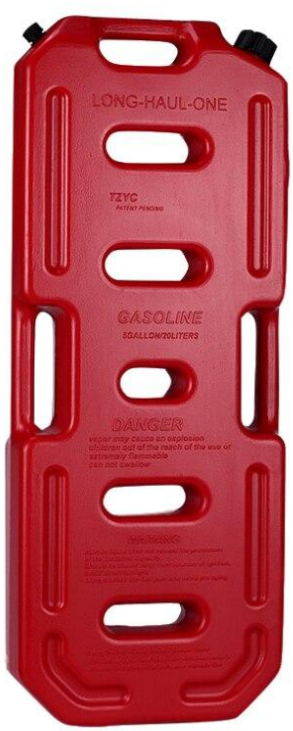

6. Plastic Jerry Can (20LTR) ₹ 6,490/- incl. Tax