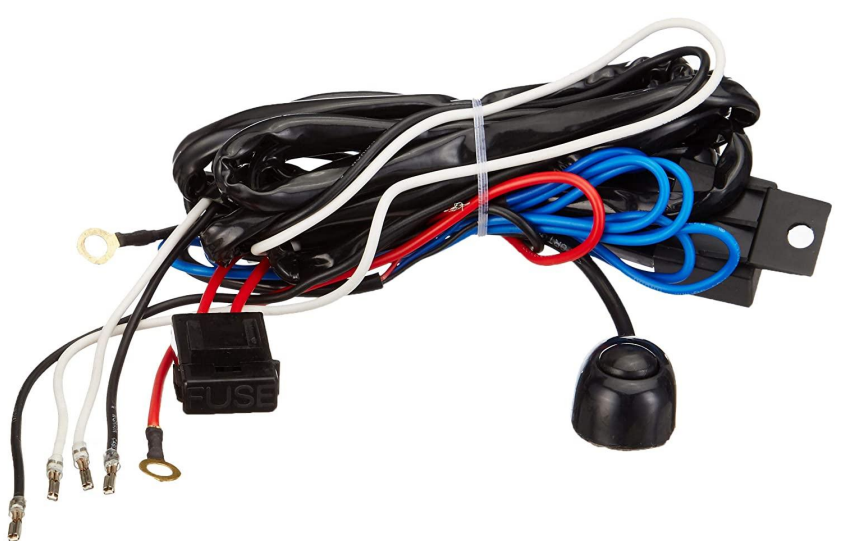

**5. Wiring Harness** ₹ 990/- incl. Tax

**1. ComeUp Gio 10 ₹ 46,990/- incl. Tax**

**2. ComeUp Gio 10 (Synthetic) ₹ 56,490/- incl. Tax**

**3. ComeUp Gio 12 ₹ 51,490/- incl. Tax**

**4. ComeUp Gio 12 (Synthetic) ₹ 59,490/- incl. Tax**