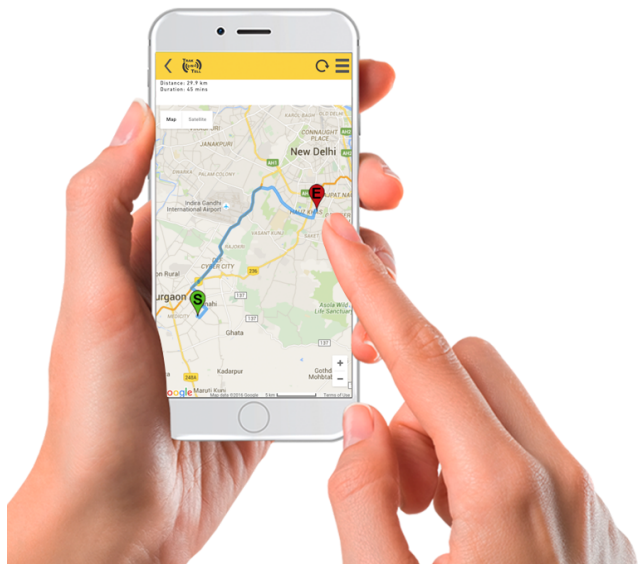

7. Hi-Low Converter

₹ 3,990/- incl. Tax

**Audio** **Misc.**

**8. Android Box ₹ 19,990/- incl. Tax**

**9. 70mai Cordless Vacuum Cleaner ₹ 3,990/- incl. Tax**

**10. 70mai Dash Cam + Rear Camera ₹ 15,990/- incl. Tax**