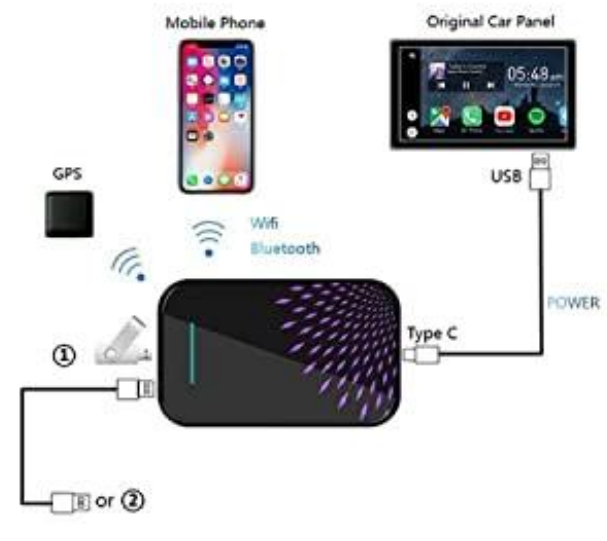

7. Hi-Low Converter

₹ 3,990/- incl. Tax

**Audio** **Misc.**

**8. Android Box ₹ 19,990/- incl. Tax**

**9. 70mai Cordless Vacuum Cleaner ₹ 3,990/- incl. Tax**

**10. 70mai Dash Cam + Rear Camera ₹ 15,990/- incl. Tax**