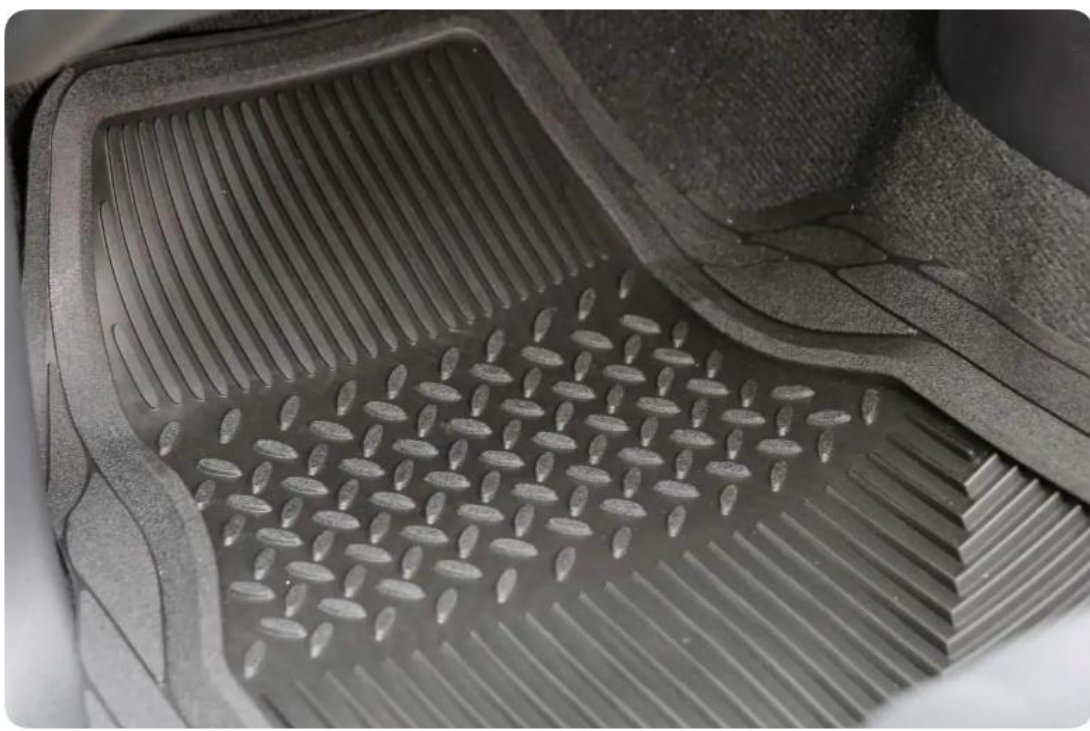

Interiors

1. Bushranger Mud Tamer Floor Mats ₹ 8,390/- incl. Tax