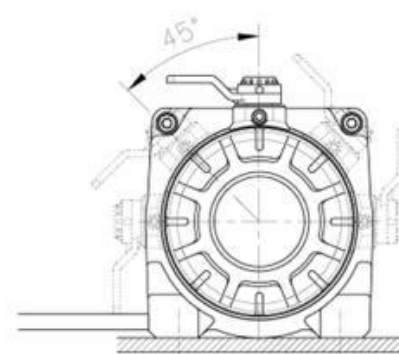

FEATURES:

- 12V DC reliable recovery winch rated at 8,000 - 10,000 -12,000 lbs pulling exceeds your expectations
- Series-wound motor for power and fast line speed.
- Compact control pack fixed above motor for quick installation. It is also removable for various mounting options.
- Exclusive brake design with No. 37C device for better winching control.
- Durable, smooth, and reliable 3-stage planetary gear train.
- Fine powder coated finish provides better weather resistance.
- Waterproof rated IP 68.
- 8 equally positioned pin holes ensure seamless clutch transmission and make it easily rotate by 45° Increments.