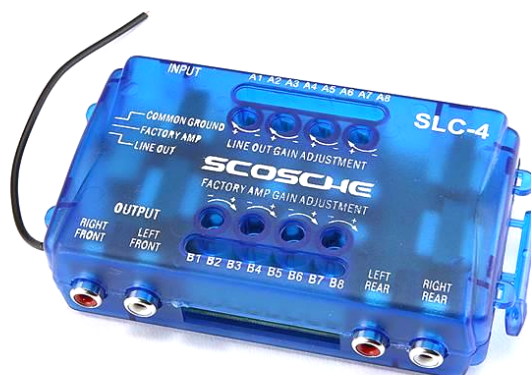

7. Hi-Low Converter

₹ 3,990/- incl. Tax

**Audio** **Misc.**

**8. Android Box ₹ 19,990/- incl. Tax**

**9. 70mai Cordless Vacuum Cleaner ₹ 3,990/- incl. Tax**

**10. 70mai Dash Cam + Rear Camera ₹ 15,990/- incl. Tax**