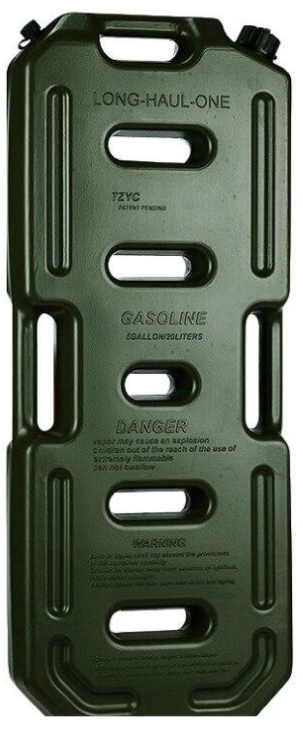

6. Plastic Jerry Can (20LTR) ₹ 6,490/- incl. Tax