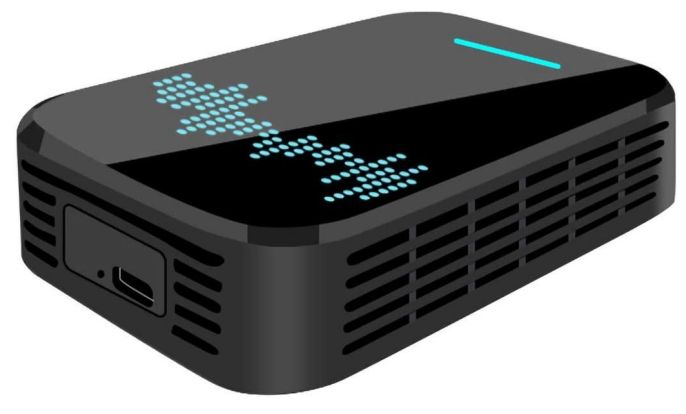

7. Hi-Low Converter

₹ 3,990/- incl. Tax

**Audio** **Misc.**

**8. Android Box ₹ 19,990/- incl. Tax**

**9. 70mai Cordless Vacuum Cleaner ₹ 3,990/- incl. Tax**

**10. 70mai Dash Cam + Rear Camera ₹ 15,990/- incl. Tax**